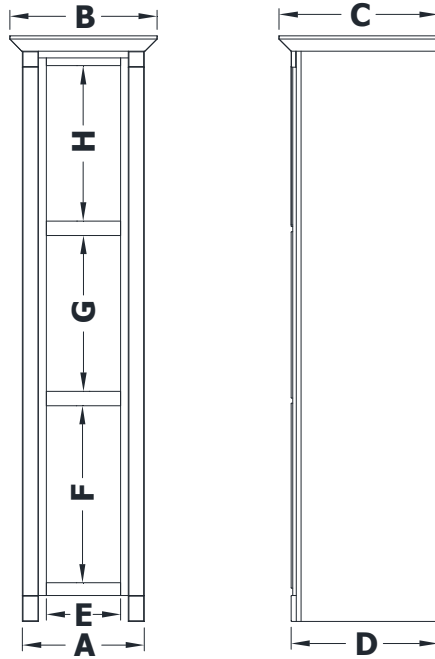

# LINEN CABINET SPECIFICATIONS

## Premier Molding Overlay Collections Estate, Fireside, Heirloom, and Nottingham

3D drawing shows drawers right. For drawers left, replace the "R" in position 7 of the model number with a "L".

Cabinet height is 86 1/4". All dimensions are shown in inches rounded up or down to the nearest 1/8". Also available in 6",9",12",15",18", 21" and 24" deep, depth does not include doors and drawer fronts which add 3/4".

Model	A	B	C	D	E	F	G	H
LG1821L	18"	21 3/4"	22 7/8"	21 3/4"	11"	26 1/8"	23"	22 7/8"