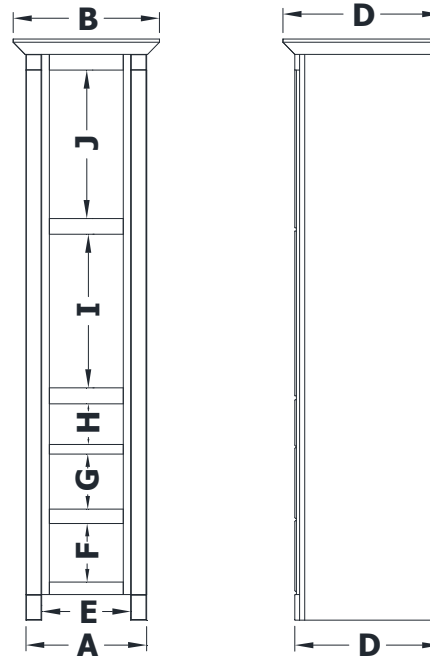

# LINEN CABINET SPECIFICATIONS

## Premier Molding Overlay Collections Estate, Fireside, Heirloom, and Nottingham

Cabinet height is 86 1/4". All dimensions are shown in inches rounded up or down to the nearest 1/8".  
Also available in 15", 18", 21" and 24" deep, depth does not include doors and drawer fronts which add 3/4".

Model	A	B	C	D	E	F	G	H	I	J
LF2421-	24"	27 3/4"	22 7/8"	21 3/4"	17 1/8"	8 3/4"	8 1/4"	6"	22 3/4"	22"