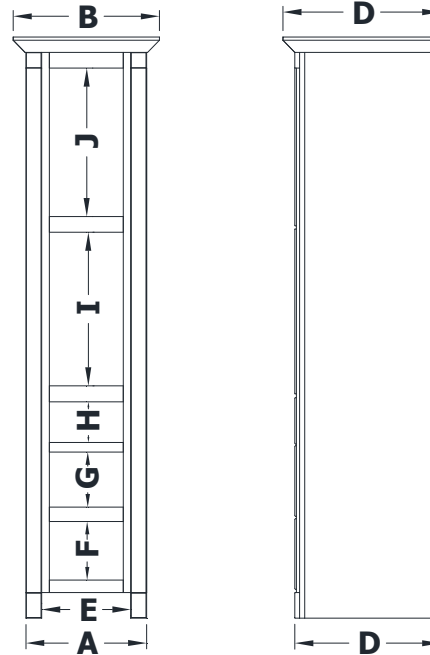

LINEN CABINET SPECIFICATIONS

Premier Molding Overlay Collections Estate, Fireside, Heirloom, and Nottingham

3D drawing shows drawers right. For drawers left, replace the "R" in position 7 of the model number with a "L".

Cabinet height is 86 1/4". All dimensions are shown in inches rounded up or down to the nearest 1/8". Also available in 15", 18", 21" and 24" deep, depth does not include doors and drawer fronts which add 3/4".

Model	A	B	C	D	E	F	G	H	I	J
LD1821L	18"	21 3/4"	22 7/8"	21 3/4"	11"	8 3/4"	8 1/4"	6"	22 3/4"	22"
LD2121L	21"	24 3/4"	22 7/8"	21 3/4"	13 5/8"	8 3/4"	8 1/4"	6"	22 3/4"	22"
LD2421L	24"	27 3/4"	22 7/8"	21 3/4"	17 1/8"	8 3/4"	8 1/4"	6"	22 3/4"	22"