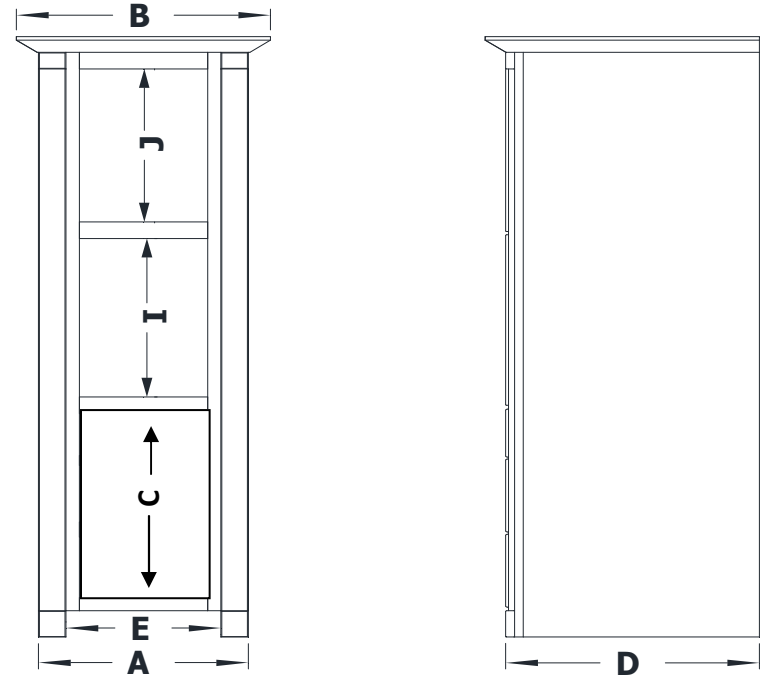

LINEN CABINET SPECIFICATIONS

Premier Molding Overlay Collections Estate, Fireside, Heirloom, and Nottingham

3D drawing shows drawers right. For drawers left, replace the "R" in position 7 of the model number with a "L".

Cabinet height is 86 1/4". All dimensions are shown in inches rounded up or down to the nearest 1/8". Also available in 6",9",12",15",18", 21" and24" deep, depth does not include doors and drawer fronts which add 3/4".

Model	A	B	C	D	E	I	J
LC1521L	15"	17 7/8"	26 1/8"	21 3/4"	10 1/4"	22 7/8"	22 7/8"
LC1821L	18"	20 7/8"	26 1/8"	21 3/4"	13 1/4"	22 7/8"	22 7/8"
LC2121L	21"	23 7/8"	26 1/8"	21 3/4"	16 1/4"	22 7/8"	22 7/8"
LC2421L	24"	26 7/8"	26 1/8"	21 3/4"	19 1/4"	22 7/8"	22 7/8"