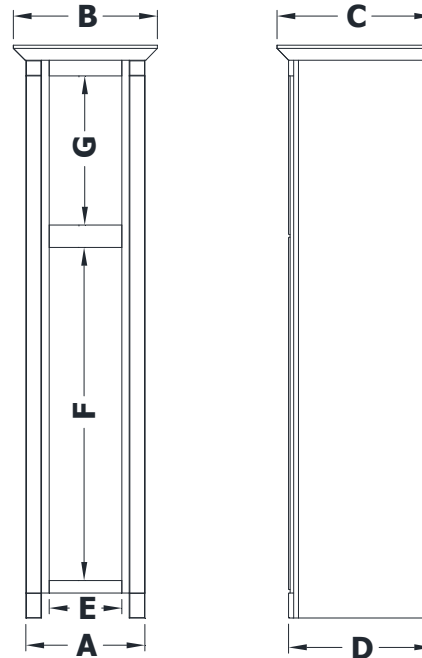

LINEN CABINET SPECIFICATIONS

Premier Molding Overlay Collections Estate, Fireside, Heirloom, and Nottingham

3D drawing shows drawers right. For drawers left, replace the "R" in position 7 of the model number with a "L".

Cabinet height is 86 1/4". All dimensions are shown in inches rounded up or down to the nearest 1/8". Also available in 15", 18", 21" and 24" deep, depth does not include doors and drawer fronts which add 3/4".

Model	A	B	C	D	E	F	G
LB1821L	18"	21 3/4"	22 7/8"	21 3/4"	11"	50 1/8"	22 1/2"
LB2121L	21"	24 3/4"	22 7/8"	21 3/4"	13 5/8"	50 1/8"	22 1/2"
LB2421L	24"	27 3/4"	22 7/8"	21 3/4"	17 1/8"	50 1/8"	22 1/2"