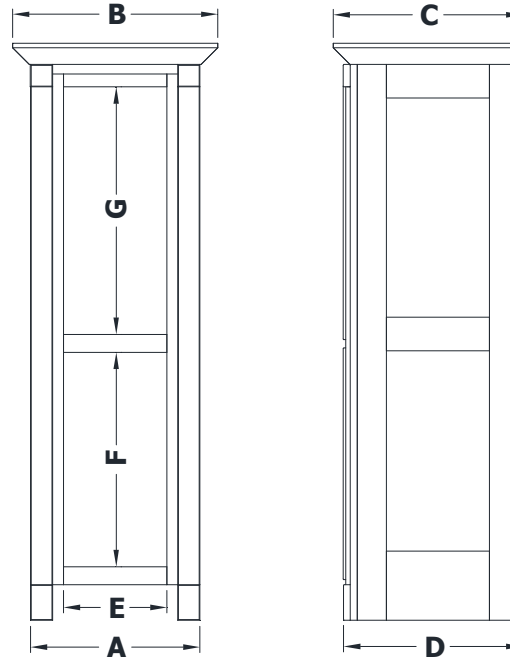

LINEN TOWERS CABINET SPECIFICATIONS

Premier Molding Overlay Collections Estate, Fireside, Heirloom, and Nottingham

3D drawing shows drawers right. For drawers left, replace the "R" in position 7 of the model number with a "L".

Cabinet height is 62 7/8". All dimensions are shown in inches rounded up or down to the nearest 1/8".
 Also available in 15" and 21" depth, depth does not include doors and drawer fronts which add 3/4".
 For 15" and 21" deep models, place the "15" or "21" in positions 5-6 of the model number.
 This model is standard with 2 adjustable shelves.

Model	A	B	C	D	E	F	G
FT1818L	18"	21 3/4"	20"	18 3/4"	11"	22 5/8"	26"