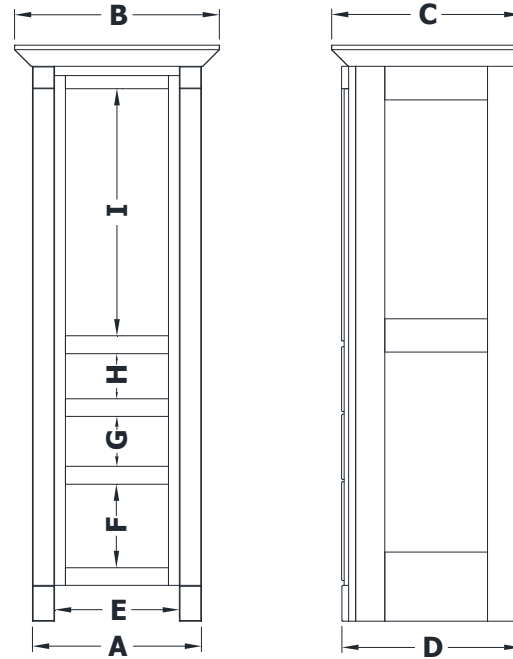

LINEN TOWERS CABINET SPECIFICATIONS

Premier Molding Overlay Collections Estate, Fireside, Heirloom, and Nottingham

3D drawing shows drawers right. For drawers left, replace the "D" in position 7 of the model number with a "M".

Cabinet height is 62 7/8". All dimensions are shown in inches rounded up or down to the nearest 1/8".

Also available in 15" and 21" depth, depth does not include doors and drawer fronts which add 3/4".

For 15" and 21" deep models, place the "15" or "21" in positions 5-6 of the model number.

This model is standard with 2 adjustable shelves.

Model	A	B	C	D	E	F	G	H	I
FT1818D	18"	21 3/4"	20"	18 3/4"	11"	8 3/4"	5 1/4"	4 5/8"	26 1/8"