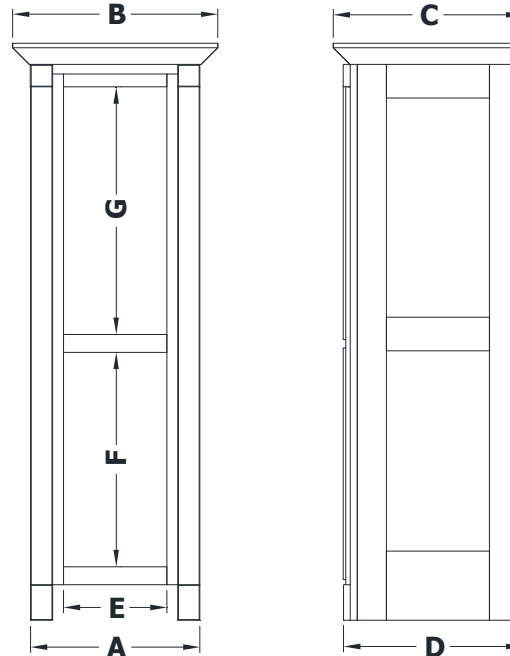

LINEN TOWERS CABINET SPECIFICATIONS

Premier Molding Overlay Collections Estate, Fireside, Heirloom, and Nottingham

3D drawing shows drawers right. For drawers left, replace the "R" in position 7 of the model number with a "L".

Cabinet height is 62 7/8". All dimensions are shown in inches rounded up or down to the nearest 1/8". Also available in 15" and 21" depth, depth does not include doors and drawer fronts which add 3/4". For 15" and 21" deep models, place the "15" or 21" in positions 5-6 of the model number. This model is standard with 2 adjustable shelves.

Model	A	B	C	D	E	F	G
FL1818L	18"	21 3/4"	20"	18 3/4"	11"	22 5/8"	26"