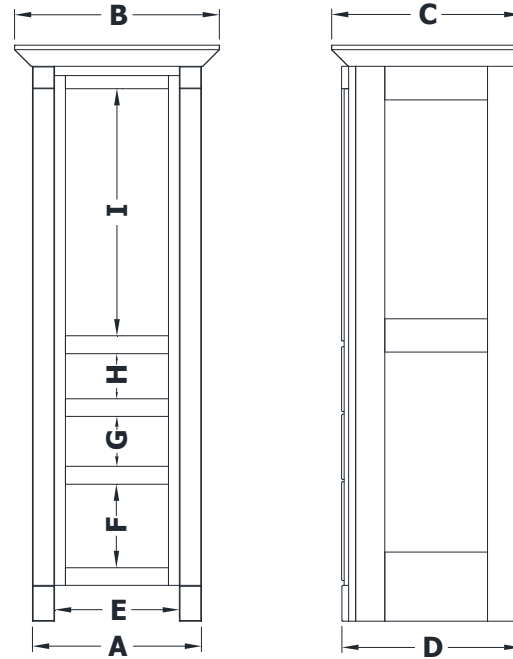

LINEN TOWERS CABINET SPECIFICATIONS

Premier Molding Overlay Collections Estate, Fireside, Heirloom, and Nottingham

3D drawing shows drawers right. For drawers left, replace the "D" in position 7 of the model number with a "M".

Cabinet height is 62 7/8". All dimensions are shown in inches rounded up or down to the nearest 1/8".

Also available in 15" and 21" depth, depth does not include doors and drawer fronts which add 3/4".

For 15" and 21" deep models, place the "15" or "21" in positions 5-6 of the model number.

This model is standard with 2 adjustable shelves.

Model	A	B	C	D	E	F	G	H	I
FL1818D	18"	21 3/4"	20"	18 3/4"	11"	8 3/4"	5 1/4"	4 5/8"	26 1/8"