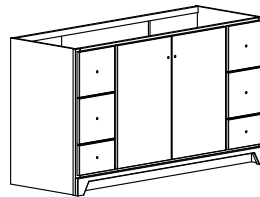

Primary and Secondary Wood-Color Changes

(see enclosed new brochure)

Primary Wood-Colors:

Add the following Wood-Colors:
Oak-Quarry with White (OQW)

Move the following Wood-Colors from
Secondary to Primary:
Maple-Charcoal (Paint) (MC-)
Maple-Charcoal (Paint) with Black (MCB)

Move the following Wood-Colors from
Primary to Secondary:
Cherry-Burgundy with Black (CBB)
Cherry-Golden with Mocha (CGM)
Maple-Natural (MN-)

Secondary Wood-Colors:

Add the following Wood-Colors:
Cherry-Quarry Gray (CQ-)
Hickory-Quarry Gray with White (HQW)
Oak-Charcoal (Paint) with Pewter (OCP)
Oak-Charcoal (Paint) with White (OCW)
Oak-Sable with Black (OSB)

Drop the following wood-colors:
All Harvest Colors (HH- and OH- in
Secondary)
All Frost Colors (MFP and MF- in
Secondary and all Custom Frost)
Maple-Golden with White (MGW)
Maple-Biscuit with Mocha (MZM)

New Products

Premier Small Recessed Mirrored Cabinet that fits between studs and is 16" x 26" overall and 14" x 24" recessed. Model number BM16RML/R. The price is the same as the BM21RFL model on page 28 of the Premier Catalog.

Premier 60" Overlay 2-Bowl Vanity with 6 drawers and 2 doors and 15" bowl centers. Model number BF6021E. The price is slightly less than the BD6021Q model on page 38 of the Premier Catalog.

Premier Overlay Toilet Topper that is 24" Wide x 8" Deep. Model number WT2408-. The price is the same as the WT2410- model on page 32 of the Premier Catalog.

How to Order the New Wood-Color Samples

If you want the six new colors listed above, just request them using Item Number QQWC2013SMPL and we will send you the following at no charge: