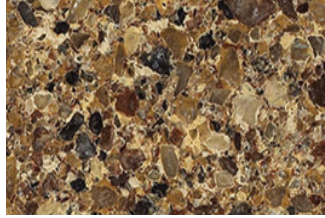

Brownhill
BH