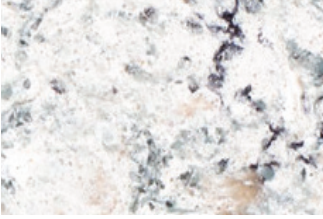

Praa Sands
PS