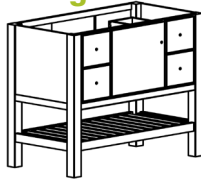

Table Vanities coming in 2012 Catalog

These will be available in widths of 24" - 72" and in both 18" and 21" depths ■

Photo 12. **New 5" Metal Leg Option.** Shown on Lambiere 36" Vanity with Zenith door style in Maple Espresso and optional hardware (BV3621QLZME-) and quartz top (MR3722-BPR8).