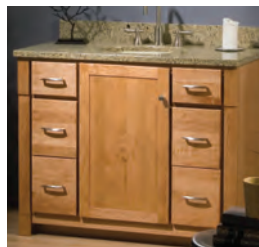

## Options

Options

3" Extended Side Stile

Queen Anne Legs

Tip-Out Tray **New!**

5" Wood Leg

Docking Drawer®

Full Height Vanity Sink Door