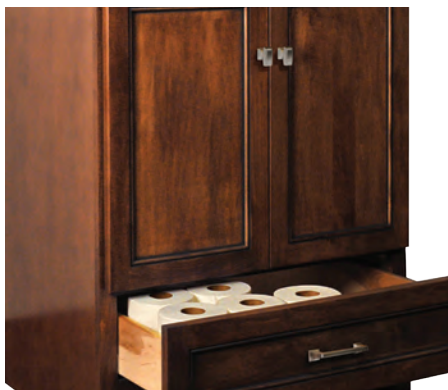

Gentry Vanity with Drawer below sink doors