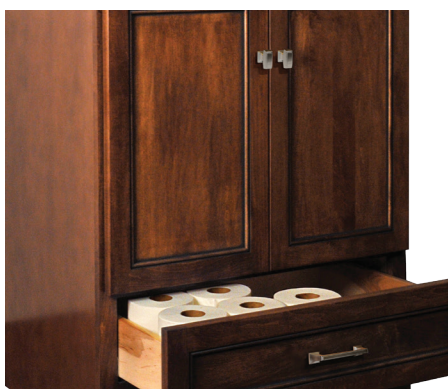

Parkway 42" Table Vanity with Open Shelf Storage

Lambiere Wall Mount Vanity with Pull-Out Tray

Detail of Pipe Chase Drawer in an Heirloom Chest Vanity

Gentry Vanity with Drawer below sink doors

72" Gentry Wall Mount Set with Pull-Out Tray