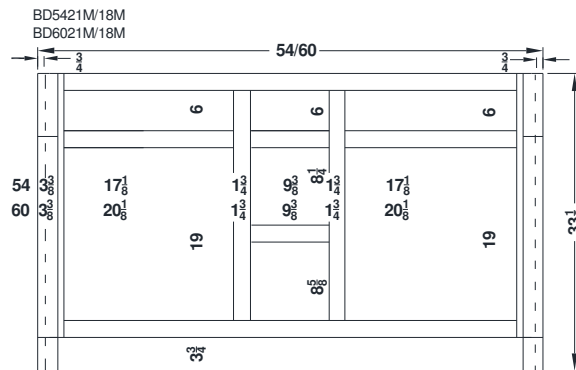

Vanity and Base Specifications-Molding Overlay Collections

Estate, Fireside, Heirloom, Monterey, and Nottingham

Face frames rails are 1 7/8" except where noted. Cabinet height is 33 1/2". All Dimensions are shown in inches rounded up or down to the nearest 1/8".

Vanity Specifications-Molding Overlay Collections

Estate, Fireside, Heirloom, Monterey, and Nottingham

Face frames rails are 1 7/8" except where noted. Cabinet height is 33 1/2". All Dimensions are shown in inches rounded up or down to the nearest 1/8".

Vanity Specifications-Molding Overlay Collections

Estate, Fireside, Heirloom, Monterey, and Nottingham

Cabinet height is 33 1/2". All Dimensions are shown in inches rounded up or down to the nearest 1/8". The base sits 5 5/8" above the floor. Drawer box width is 3/8" narrower than drawer rail (C). The bottom plinth block is 3 3/4" tall.

Vanity Specifications-Molding Overlay Collections

Estate, Fireside, Heirloom, Monterey, and Nottingham

Cabinet height is 34 1/2". All Dimensions are shown in inches rounded up or down to the nearest 1/8". The base sits 6 5/8" above the floor. Drawer box width is 3/8" narrower than drawer rail (C). The bottom plinth block is 3 3/4" tall.