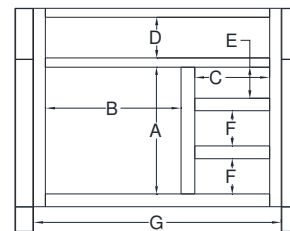

BE3621R/18R
BE3621M/18M
BE4221R/18M