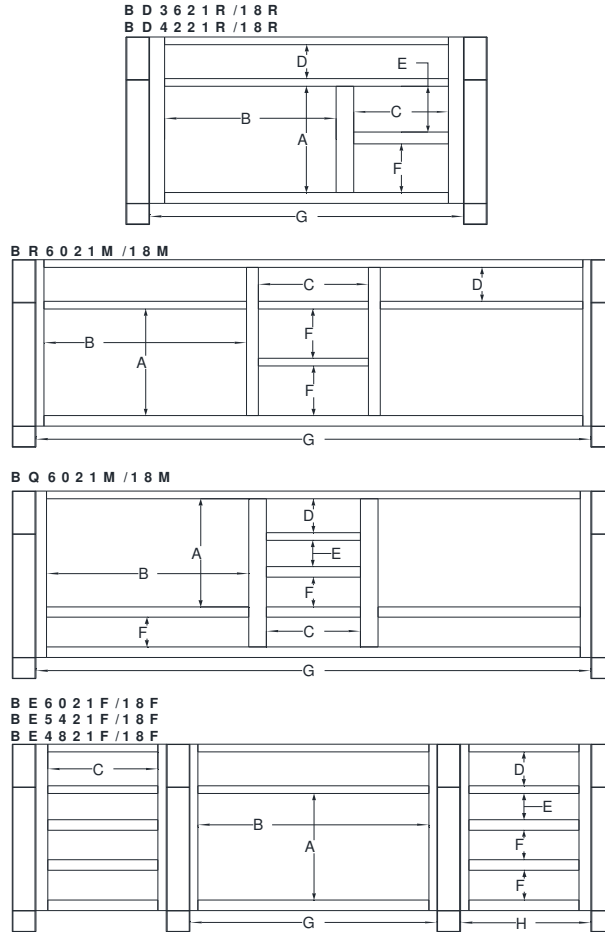

Vanity Specifications-Molding Overlay Collections

Estate, Fireside, Heirloom, Monterey, and Nottingham

Cabinet height is 34 1/2". All Dimensions are shown in inches rounded up or down to the nearest 1/8". The base sits 6 5/8" above the floor. Drawer box width is 3/8" narrower than drawer rail. The bottom plinth block is 3 3/4" tall.

Cabinet height is 33 1/2". All Dimensions are shown in inches rounded up or down to the nearest 1/8". The base sits 5 5/8" above the floor. Drawer box width is 3/8" narrower than drawer rail (C). The bottom plinth block is 3 3/4" tall.