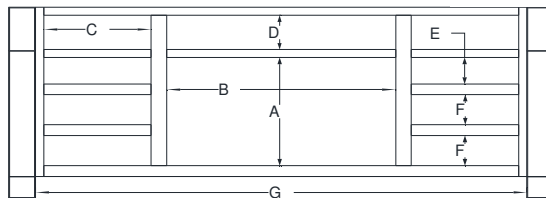

Vanity Specifications-Molding Overlay Collections

Estate, Fireside, Heirloom, Monterey, and Nottingham

Cabinet height is 34 1/2". All Dimensions are shown in inches rounded up or down to the nearest 1/8". The base sits 6 5/8" above the floor. Drawer box width is 3/8" narrower than drawer rail (C). The bottom plinth block is 3 3/4" tall.

UE5421M/18M
UE6021M/18M

UE4221N/18N
UE4821N/18N
UE5421E/18E
UE6021E/18E

UE2721R/18R
UE3021R/18R
UE4221R/18R
UE4221R/18R
UE3621M/18M

UE4821Q/18Q UE5421Q/18Q
UE6021Q/18Q

Model #	A	B	C	D	E	F	G
UE2721R	19"	10 3/8	8"	6"	4 5/8"	5 1/4"	22 1/4"
UE3021R	19"	12 1/4"	9 1/2"	6"	4 5/8"	5 1/4"	25 1/4"
UE3621M	19"	16 1/8"	11"	6"	4 5/8"	5 1/4"	31 1/4"
UE3621R	19"	17 1/8"	9 3/8"	6"	4 5/8"	5 1/4"	31 1/4"
UE4221R	19"	23"	11"	6"	4 5/8"	5 1/4"	37 1/4"
UE4221N	19"	16 3/8"	8"	6"	4 5/8"	5 1/4"	37 1/4"
UE4821N	19"	20 1/8"	9 1/2"	6"	4 5/8"	5 1/4"	43 1/4"
UE4821E	19"	20 1/8"	9 1/2"	6"	4 5/8"	5 1/4"	43 1/4"
UE5421E	19"	23 1/8"	11"	6"	4 5/8"	5 1/4"	49 1/4"
UE6021E	19"	25 1/2"	12 1/8"	6"	4 5/8"	5 1/4"	55 1/4"
UE4821Q	19"	20 1/8"	9 1/2"	6"	4 5/8"	5 1/4"	43 1/4"
UE5421Q	19"	23 1/8"	11"	6"	4 5/8"	5 1/4"	49 1/4"
UE6021Q	19"	25 1/2"	12 1/8"	6"	4 5/8"	5 1/4"	55 1/4"
UE5421M	19"	17 1/8"	9 1/2"	6"	4 5/8"	5 1/4"	49 1/4"
UE6021M	19"	20 1/8"	9 3/8"	6"	4 5/8"	5 1/4"	55 1/4"