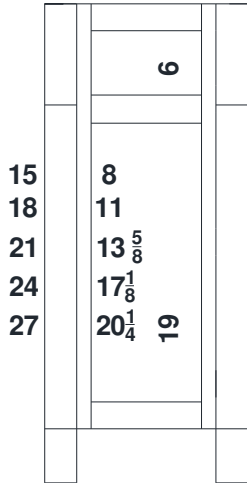

Vanity Specifications-Molding Overlay Collections

Estate, Fireside, Heirloom, Monterey, and Nottingham

Cabinet height is 34 1/2". All Dimensions are shown in inches rounded up or down to the nearest 1/8". The base sits 6 5/8" above the floor. Drawer box width is 3/8" narrower than drawer rail. The bottom plinth block is 3 3/4" tall.

UV1521P/18P
UV1821P/18P
UV2121P/18P
UV2421P/18P
UV2721P/18P
UV1816L/R

UD1521P/18P
UD1821P/18P
UD2121P/18P
UD2421P/18P
UD2721P/18P
UD3021P/18P