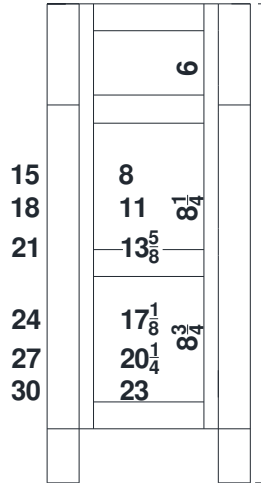

Vanity Specifications-Molding Overlay Collections

Estate, Fireside, Heirloom, Monterey, and Nottingham

Cabinet height is 34 1/2". All Dimensions are shown in inches rounded up or down to the nearest 1/8". The base sits 6 5/8" above the floor. Drawer box width is 3/8" narrower than drawer rail. The bottom plinth block is 3 3/4" tall.

UV1521P/18P
UV1821P/18P
UV2121P/18P
UV2421P/18P
UV2721P/18P
UV1816L/R

UD1521P/18P
UD1821P/18P
UD2121P/18P
UD2421P/18P
UD2721P/18P
UD3021P/18P