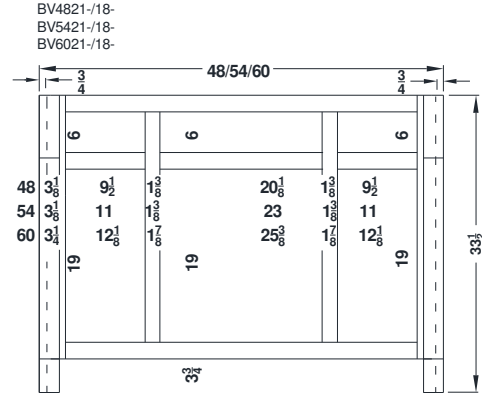

Vanity and Base Specifications-Molding Overlay Collections

Estate, Fireside, Heirloom, Monterey, and Nottingham

Face frames rails are 1 7/8" except where noted. Cabinet height is 33 1/2". All Dimensions are shown in inches rounded up or down to the nearest 1/8".

Vanity Specifications-Molding Overlay Collections

Estate, Fireside, Heirloom, Monterey, and Nottingham

Face frames rails are 1 7/8" except where noted. Cabinet height is 33 1/2". All Dimensions are shown in inches rounded up or down to the nearest 1/8".

Vanity Specifications-Molding Overlay Collections

Estate, Fireside, Heirloom, Monterey, and Nottingham

Cabinet height is 33 1/2". All Dimensions are shown in inches rounded up or down to the nearest 1/8". The base sits 5 5/8" above the floor. Drawer box width is 3/8" narrower than drawer rail (C). The bottom plinth block is 3 3/4" tall.

Vanity Specifications-Molding Overlay Collections

Estate, Fireside, Heirloom, Monterey, and Nottingham

Cabinet height is 34 1/2". All Dimensions are shown in inches rounded up or down to the nearest 1/8". The base sits 6 5/8" above the floor. Drawer box width is 3/8" narrower than drawer rail (C). The bottom plinth block is 3 3/4" tall.