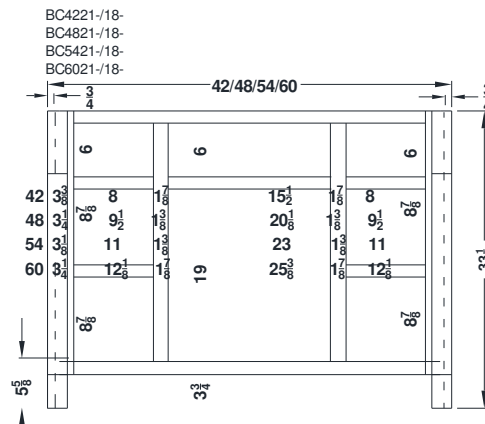

Vanity and Base Specifications-Molding Overlay Collections

Estate, Fireside, Heirloom, Monterey, and Nottingham

Face frames rails are 1 7/8" except where noted. Cabinet height is 33 1/2". All Dimensions are shown in inches rounded up or down to the nearest 1/8".

Vanity Specifications-Molding Overlay Collections

Estate, Fireside, Heirloom, Monterey, and Nottingham

Face frames rails are 1 7/8" except where noted. Cabinet height is 33 1/2". All Dimensions are shown in inches rounded up or down to the nearest 1/8".

Vanity Specifications-Molding Overlay Collections

Estate, Fireside, Heirloom, Monterey, and Nottingham

Cabinet height is 33 1/2". All Dimensions are shown in inches rounded up or down to the nearest 1/8". The base sits 5 5/8" above the floor. Drawer box width is 3/8" narrower than drawer rail (C). The bottom plinth block is 3 3/4" tall.

Vanity Specifications-Molding Overlay Collections

Estate, Fireside, Heirloom, Monterey, and Nottingham

Cabinet height is 34 1/2". All Dimensions are shown in inches rounded up or down to the nearest 1/8". The base sits 6 5/8" above the floor. Drawer box width is 3/8" narrower than drawer rail (C). The bottom plinth block is 3 3/4" tall.