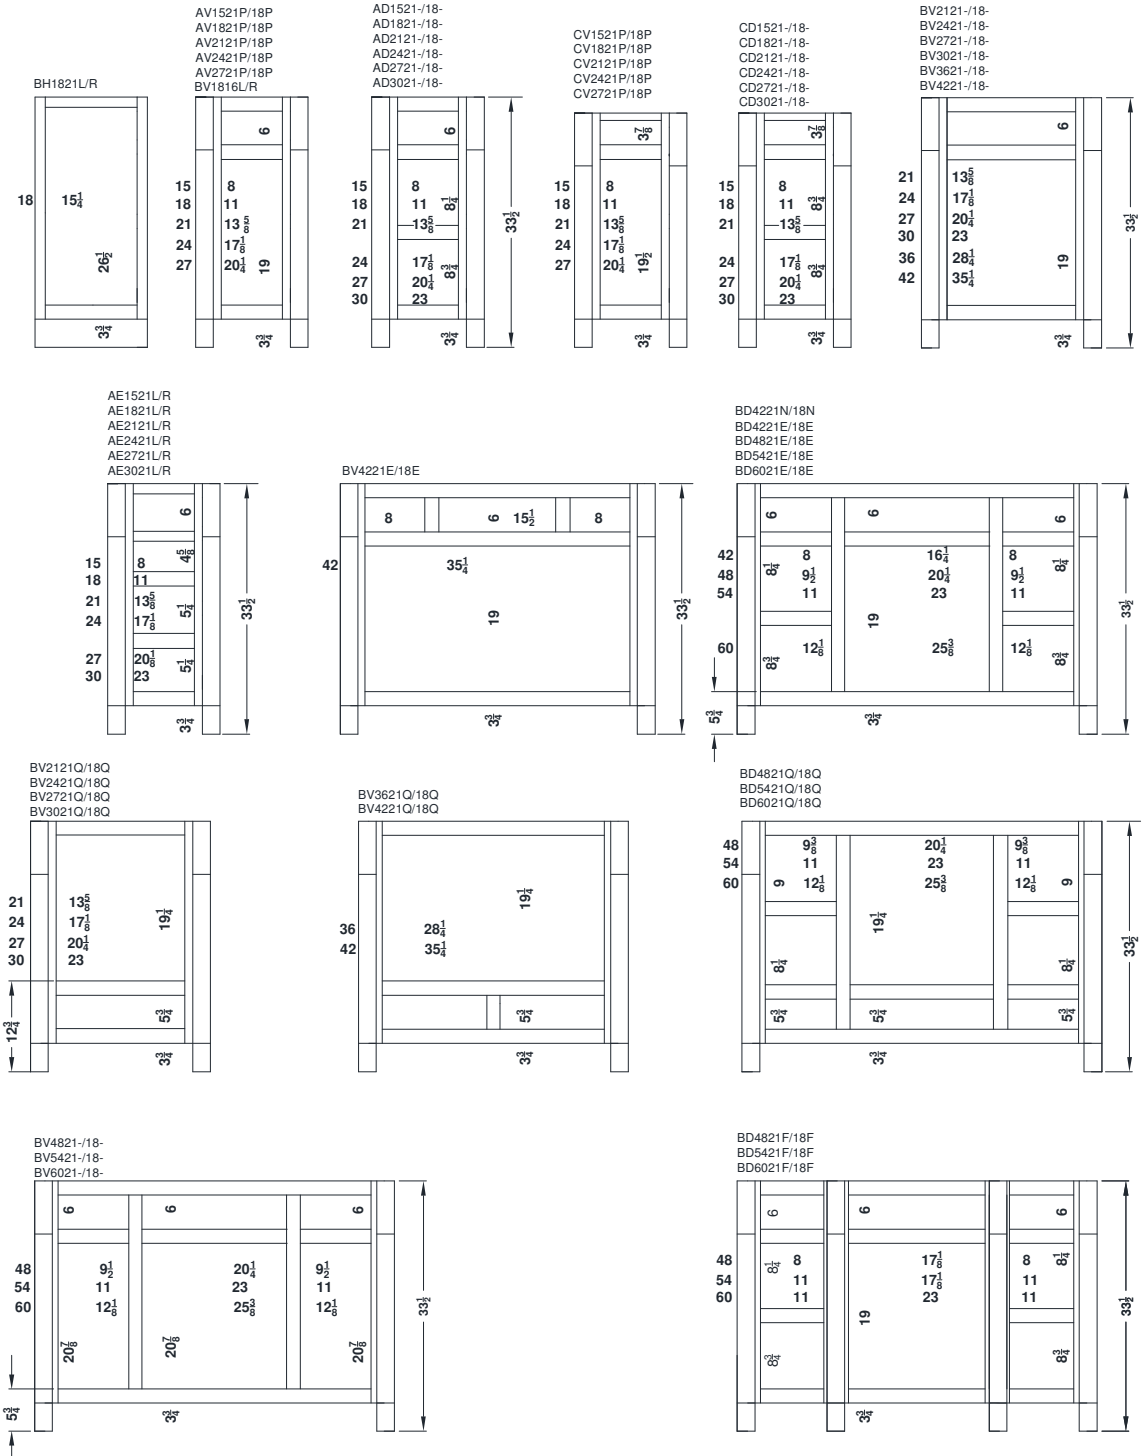

Vanity and Base Specifications-Molding Overlay Collections

Estate, Fireside, Heirloom, Monterey, and Nottingham

Face frames rails are 1 7/8" except where noted. Cabinet height is 33 1/2". All Dimensions are shown in inches rounded up or down to the nearest 1/8".

Vanity Specifications-Molding Overlay Collections

Estate, Fireside, Heirloom, Monterey, and Nottingham

Face frames rails are 1 7/8" except where noted. Cabinet height is 33 1/2". All Dimensions are shown in inches rounded up or down to the nearest 1/8".

Vanity Specifications-Molding Overlay Collections

Estate, Fireside, Heirloom, Monterey, and Nottingham

Cabinet height is 33 1/2". All Dimensions are shown in inches rounded up or down to the nearest 1/8". The base sits 5 5/8" above the floor. Drawer box width is 3/8" narrower than drawer rail (C). The bottom plinth block is 3 3/4" tall.

Vanity Specifications-Molding Overlay Collections

Estate, Fireside, Heirloom, Monterey, and Nottingham

Cabinet height is 34 1/2". All Dimensions are shown in inches rounded up or down to the nearest 1/8". The base sits 6 5/8" above the floor. Drawer box width is 3/8" narrower than drawer rail (C). The bottom plinth block is 3 3/4" tall.