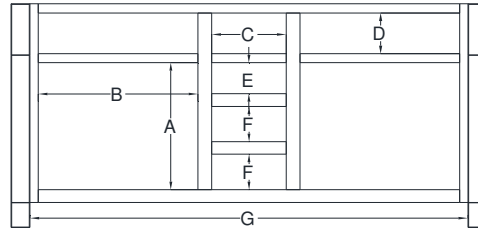

Vanity Specifications-Molding Overlay Collections

Estate, Fireside, Heirloom, Monterey, and Nottingham

Cabinet height is 33 1/2". All Dimensions are shown in inches rounded up or down to the nearest 1/8". The base sits 5 5/8" above the floor. Drawer box width is 3/8" narrower than drawer rail (C). The bottom plinth block is 3 3/4" tall.

BE5421M/18M
BE6021M/18M