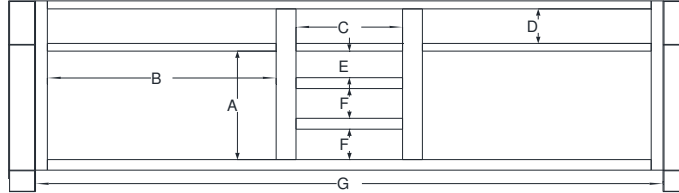

Vanity Specifications-Molding Overlay Collections

Estate, Fireside, Heirloom, Monterey, and Nottingham

Cabinet height is 34 1/2". All Dimensions are shown in inches rounded up or down to the nearest 1/8". The base sits 6 5/8" above the floor. Drawer box width is 3/8" narrower than drawer rail (C). The bottom plinth block is 3 3/4" tall.

UE5421M/18M
UE6021M/18M

UE4221N/18N
UE4821N/18N
UE5421E/18E
UE6021E/18E