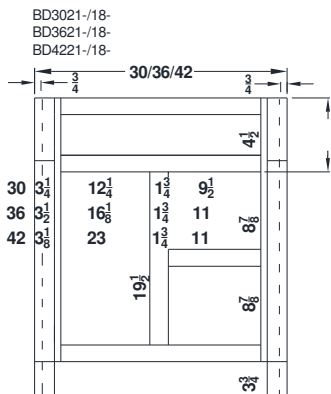

Vanity Specifications-Molding Overlay Collections

Estate, Fireside, Heirloom, Monterey, and Nottingham

Face frames rails are 1 7/8" except where noted. Cabinet height is 33 1/2". All Dimensions are shown in inches rounded up or down to the nearest 1/8".

Vanity Specifications-Molding Overlay Collections

Estate, Fireside, Heirloom, Monterey, and Nottingham

Cabinet height is 33 1/2". All Dimensions are shown in inches rounded up or down to the nearest 1/8". The base sits 5 5/8" above the floor. Drawer box width is 3/8" narrower than drawer rail (C). The bottom plinth block is 3 3/4" tall.

Vanity Specifications-Molding Overlay Collections

Estate, Fireside, Heirloom, Monterey, and Nottingham

Cabinet height is 34 1/2". All Dimensions are shown in inches rounded up or down to the nearest 1/8". The base sits 6 5/8" above the floor. Drawer box width is 3/8" narrower than drawer rail (C). The bottom plinth block is 3 3/4" tall.

Vanity Specifications-Molding Overlay Collections

Estate, Fireside, Heirloom, Monterey, and Nottingham

Cabinet height is 34 1/2". All Dimensions are shown in inches rounded up or down to the nearest 1/8". The base sits 6 5/8" above the floor. Drawer box width is 3/8" narrower than drawer rail. The bottom plinth block is 3 3/4" tall.