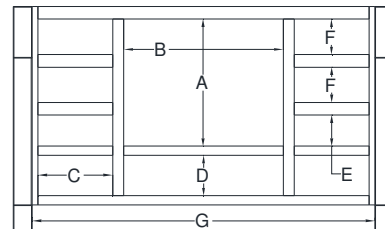

Vanity Specifications-Molding Overlay Collections

Estate, Fireside, Heirloom, Monterey, and Nottingham

Cabinet height is 33 1/2". All Dimensions are shown in inches rounded up or down to the nearest 1/8". The base sits 5 5/8" above the floor. Drawer box width is 3/8" narrower than drawer rail (C). The bottom plinth block is 3 3/4" tall.

BE5421M/18M
BE6021M/18M

BE4221N/18N
BE4821N/18N
BE4821E/18E
BE5421E/18E
BE6021E/18E

BE3621R/18R
BE3621M/18M
BE4221R/18M

BE4821Q/18Q
BE5421Q/18Q
BE6021Q/18Q

Model #	A	B	C	D	E	F	G
BE2721R	19"	10 3/8"	8"	6"	4 5/8"	5 1/4"	22 1/4"
BE3021R	19"	12 1/4"	9 1/2"	6"	4 5/8"	5 1/4"	25 1/4"
BE3621M	19"	16 1/8"	11"	6"	4 5/8"	5 1/4"	31 1/4"
BE3621R	19"	17 1/8"	9 3/8"	6"	4 5/8"	5 1/4"	31 1/4"
BE4221R	19"	23"	11"	6"	4 5/8"	5 1/4"	37 1/4"
BE4221N	19"	16 3/8"	8"	6"	4 5/8"	5 1/4"	37 1/4"
BE4821N	19"	20 1/8"	9 1/2"	6"	4 5/8"	5 1/4"	43 1/4"
BE4821E	19"	20 1/8"	9 1/2"	6"	4 5/8"	5 1/4"	43 1/4"
BE5421E	19"	23 1/8"	11"	6"	4 5/8"	5 1/4"	49 1/4"
BE6021E	19"	25 1/2"	12 1/8"	6"	4 5/8"	5 1/4"	55 1/4"
BE4821Q	19"	20 1/8"	9 1/2"	6"	4 5/8"	5 1/4"	43 1/4"
BE5421Q	19"	23 1/8"	11"	6"	4 5/8"	5 1/4"	49 1/4"
BE6021Q	19"	25 1/2"	12 1/8"	6"	4 5/8"	5 1/4"	55 1/4"
BE5421M	19"	17 1/8"	9 1/2"	6"	4 5/8"	5 1/4"	49 1/4"
BE6021M	19"	20 1/8"	9 3/8"	6"	4 5/8"	5 1/4"	55 1/4"

Vanity Specifications-Molding Overlay Collections

Estate, Fireside, Heirloom, Monterey, and Nottingham

Cabinet height is 34 1/2". All Dimensions are shown in inches rounded up or down to the nearest 1/8". The base sits 6 5/8" above the floor. Drawer box width is 3/8" narrower than drawer rail (C). The bottom plinth block is 3 3/4" tall.