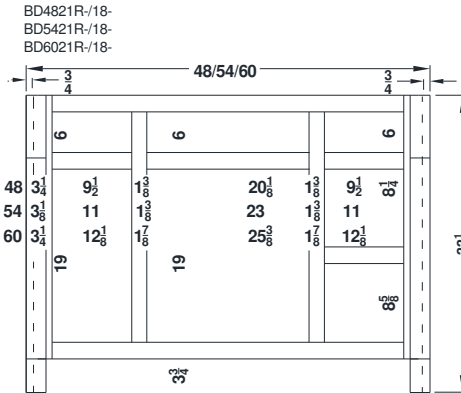

Vanity and Base Specifications-Molding Overlay Collections

Estate, Fireside, Heirloom, Monterey, and Nottingham

Face frames rails are 1 7/8" except where noted. Cabinet height is 33 1/2". All Dimensions are shown in inches rounded up or down to the nearest 1/8".

Vanity Specifications-Molding Overlay Collections

Estate, Fireside, Heirloom, Monterey, and Nottingham

Face frames rails are 1 7/8" except where noted. Cabinet height is 33 1/2". All Dimensions are shown in inches rounded up or down to the nearest 1/8".

Vanity Specifications-Molding Overlay Collections

Estate, Fireside, Heirloom, Monterey, and Nottingham

Cabinet height is 33 1/2". All Dimensions are shown in inches rounded up or down to the nearest 1/8". The base sits 5 5/8" above the floor. Drawer box width is 3/8" narrower than drawer rail (C). The bottom plinth block is 3 3/4" tall.

Vanity Specifications-Molding Overlay Collections

Estate, Fireside, Heirloom, Monterey, and Nottingham

Cabinet height is 34 1/2". All Dimensions are shown in inches rounded up or down to the nearest 1/8". The base sits 6 5/8" above the floor. Drawer box width is 3/8" narrower than drawer rail (C). The bottom plinth block is 3 3/4" tall.