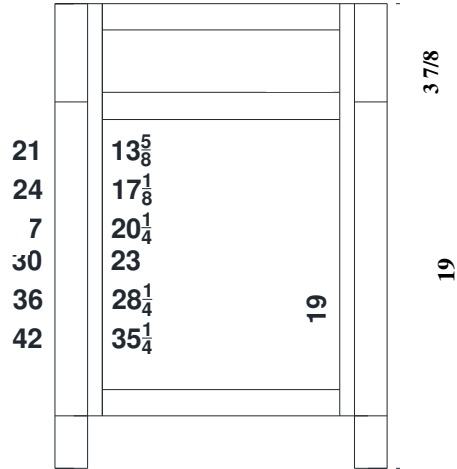

Cabinet height is 33 1/2". All Dimensions are shown in inches rounded up or down to the nearest 1/8". The base sits 5 5/8" above the floor. Drawer box width is 3/8" narrower than drawer rail (C). The bottom plinth block is 3 3/4" tall.

Model #	A	B	C	D	E	F	G	H
BD2721R	19"	10 3/8"	8"	6"	8 1/4"	8 3/4"	22 1/4"	NA
BD3021R	19"	12 1/4"	9 3/8"	6"	8 1/4"	8 3/4"	25 1/4"	NA
BD3621R	19"	17 1/8"	9 1/2"	6"	8 1/4"	8 3/4"	31 1/4"	NA
BD3621M	19"	16 1/4"	11"	6"	8 1/4"	8 3/4"	37 1/4"	NA
BD4221R	19"	23"	11"	6"	8 1/4"	8 3/4"	37 1/4"	NA
BE4821F	19"	17 1/8"	8"	6"	4 5/8"	5 1/4"	18 3/4"	9 7/8"
BE5421F	19"	17 1/8"	11"	6"	4 5/8"	5 1/4"	18 3/4"	13"
BE6021F	19"	23"	11"	6"	4 5/8"	5 1/4"	24 5/8"	13"
BR6021M	19"	20 1/8"	11"	6"	NA	8 7/8"	55 1/4"	NA
BQ6021M	19 1/4"	20 1/8"	9 3/8"	6"	4 5/8"	5 1/4"	55 1/4"	NA

Vanity Specifications-Molding Overlay Collections

Estate, Fireside, Heirloom, Monterey, and Nottingham

Cabinet height is 31 3/8". All Dimensions are shown in inches rounded up or down to the nearest 1/8". The base sits 5 5/8" above the floor. Drawer box width is 3/8" narrower than drawer rail. The bottom plinth block is 3 3/4" tall.

SV2421-/18-
SV2721-/18-
SV3021-/18-
SV3621-/18-

Vanity Specifications-Molding Overlay Collections

Estate, Fireside, Heirloom, Monterey, and Nottingham

Cabinet height is 33 1/2". All Dimensions are shown in inches rounded up or down to the nearest 1/8". The base sits 5 5/8" above the floor. Drawer box width is 3/8" narrower than drawer rail. The bottom plinth block is 3 3/4" tall.