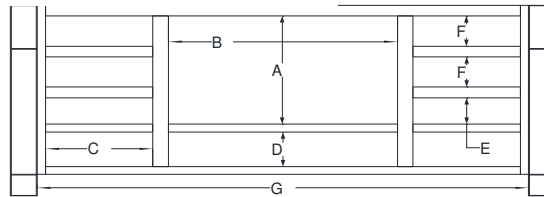

Vanity Specifications-Molding Overlay Collections

Estate, Fireside, Heirloom, Monterey, and Nottingham

Cabinet height is 34 1/2". All Dimensions are shown in inches rounded up or down to the nearest 1/8". The base sits 6 5/8" above the floor. Drawer box width is 3/8" narrower than drawer rail (C). The bottom plinth block is 3 3/4" tall.

UE5421M/18M
UE6021M/18M

UE4221N/18N
UE4821N/18N
UE5421E/18E
UE6021E/18E

UE2721R/18R
UE3021R/18R
UE4221R/18R
UE4221R/18R
UE3621M/18M

UE4821Q/18Q UE5421Q/18Q
UE6021Q/18Q

Model #	A	B	C	D	E	F	G
UE2721R	19"	10 3/8	8"	6"	4 5/8"	5 1/4"	22 1/4"
UE3021R	19"	12 1/4"	9 1/2"	6"	4 5/8"	5 1/4"	25 1/4"
UE3621M	19"	16 1/8"	11"	6"	4 5/8"	5 1/4"	31 1/4"
UE3621R	19"	17 1/8"	9 3/8"	6"	4 5/8"	5 1/4"	31 1/4"
UE4221R	19"	23"	11"	6"	4 5/8"	5 1/4"	37 1/4"
UE4221N	19"	16 3/8"	8"	6"	4 5/8"	5 1/4"	37 1/4"
UE4821N	19"	20 1/8"	9 1/2"	6"	4 5/8"	5 1/4"	43 1/4"
UE4821E	19"	20 1/8"	9 1/2"	6"	4 5/8"	5 1/4"	43 1/4"
UE5421E	19"	23 1/8"	11"	6"	4 5/8"	5 1/4"	49 1/4"
UE6021E	19"	25 1/2"	12 1/8"	6"	4 5/8"	5 1/4"	55 1/4"
UE4821Q	19"	20 1/8"	9 1/2"	6"	4 5/8"	5 1/4"	43 1/4"
UE5421Q	19"	23 1/8"	11"	6"	4 5/8"	5 1/4"	49 1/4"
UE6021Q	19"	25 1/2"	12 1/8"	6"	4 5/8"	5 1/4"	55 1/4"
UE5421M	19"	17 1/8"	9 1/2"	6"	4 5/8"	5 1/4"	49 1/4"
UE6021M	19"	20 1/8"	9 3/8"	6"	4 5/8"	5 1/4"	55 1/4"

Vanity Specifications-Molding Overlay Collections

Estate, Fireside, Heirloom, Monterey, and Nottingham

Cabinet height is 34 1/2". All Dimensions are shown in inches rounded up or down to the nearest 1/8". The base sits 6 5/8" above the floor. Drawer box width is 3/8" narrower than drawer rail. The bottom plinth block is 3 3/4" tall.