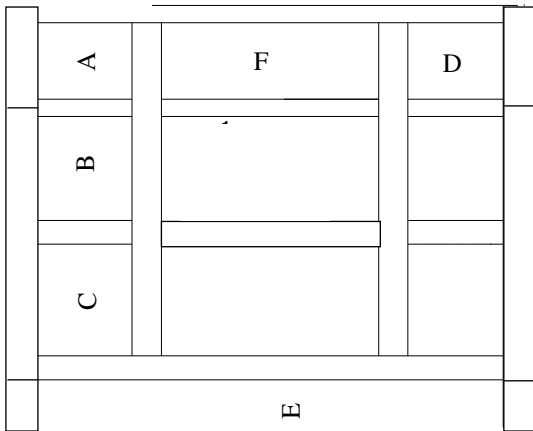

PD4821/18-

Model #	A	B	C	D	E	F
PD2421/18-	6"	8 1/4"	8 3/4"	17 1/8"	3 3/4"	NA
PD2721/18-	6"	8 1/4"	8 3/4"	20 1/8"	3 3/4"	NA
PD3021/18-	6"	8 1/4"	8 3/4"	23"	3 3/4"	NA
PD3321/18-	6"	8 1/4"	8 3/4"	26"	3 3/4"	NA
PD3621/18-	6"	8 1/4"	8 3/4"	29"	3 3/4"	NA
PD4221/18-	6"	8 1/4"	8 3/4"	35 1/4"	3 3/4"	NA
PD4821/18-	6"	8 1/4"	8 3/4"	9 3/8"	3 3/4"	20 1/4"
PE2421/18-	6"	4 5/8"	5 1/4"	17 1/8"	3 3/4"	NA
PE2721/18-	6"	4 5/8"	5 1/4"	20 1/8"	3 3/4"	NA
PE3021/18-	6"	4 5/8"	5 1/4"	23"	3 3/4"	NA
PE3321/18-	6"	4 5/8"	5 1/4"	26"	3 3/4"	NA
PE3621/18-	6"	4 5/8"	5 1/4"	29"	3 3/4"	NA
PE4221/18-	6"	4 5/8"	5 1/4"	35 1/4"	3 3/4"	NA
PE4821/18-	6"	4 5/8"	5 1/4"	9 3/8"	3 3/4"	20 1/4"