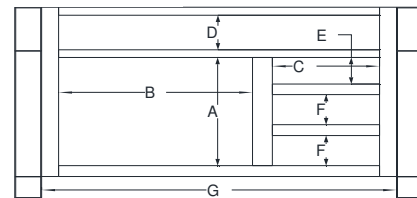

UE2721R/18R
UE3021R/18R
UE4221R/18R
UE4221R/18R
UE3621M/18M