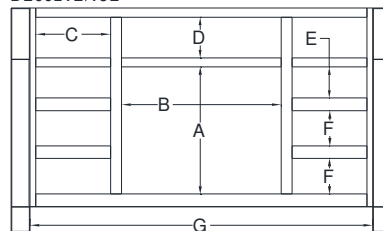

BE4221N/18N
BE4821N/18N
BE4821E/18E
BE5421E/18E
BE6021E/18E