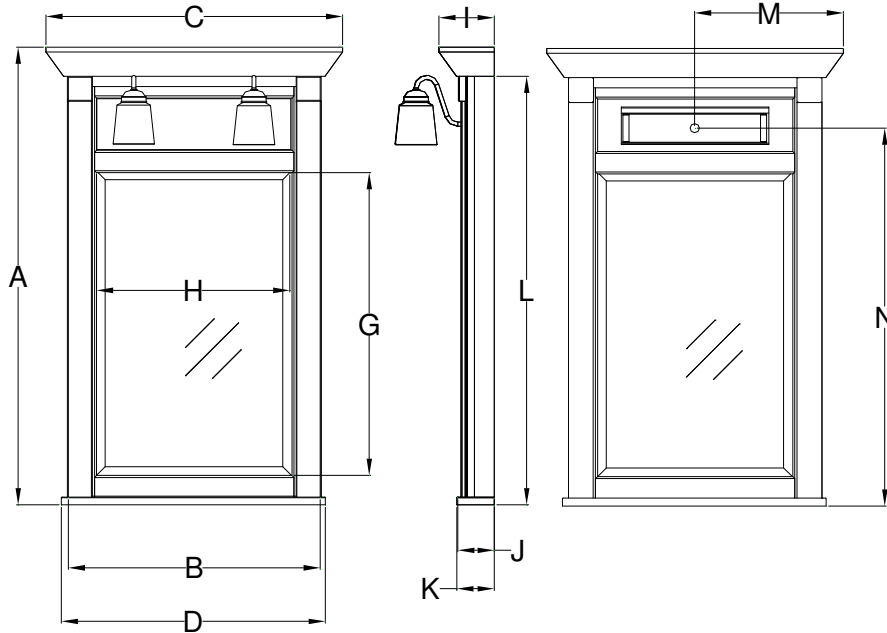

# Framed Mirror Specifications Molding Overlay Collections

Estate, Fireside, Heirloom and Nottingham

Framed Mirror with lights

|         | Cabinet     |            | Crown      | Sill       | Door       |             | Mirror      |            | Crown      | Cab        | Sill       | Cab         | Electric   |             |
|---------|-------------|------------|------------|------------|------------|-------------|-------------|------------|------------|------------|------------|-------------|------------|-------------|
|         | Height<br>A | Width<br>B | Width<br>C | Width<br>D | Width<br>E | Height<br>F | Height<br>G | Width<br>H | Depth<br>I | Depth<br>J | Depth<br>K | Height<br>L | Width<br>M | Height<br>N |
| BM21LF- | 43 3/8      | 21         | 24 5/8     | 22         | NA         | NA          | 29 5/8      | 15 7/8     | 5 1/4      | 3 1/8      | 4 1/2      | 40 1/2      | 10 1/2     | 37 1/2      |
| BM24LF- | 43 3/8      | 24         | 27 3/4     | 25         | NA         | NA          | 29 5/8      | 18 7/8     | 5 1/4      | 3 1/8      | 4 1/2      | 40 1/2      | 12         | 37 1/2      |
| BM30LF- | 43 3/8      | 30         | 33 3/4     | 31         | NA         | NA          | 29 5/8      | 24 7/8     | 5 1/4      | 3 1/8      | 4 1/2      | 40 1/2      | 15         | 37 1/2      |
| BM21TF- | 43 3/8      | 21         | 24 5/8     | 22         | NA         | NA          | 29 5/8      | 15 7/8     | 5 1/4      | 3 1/8      | 4 1/2      | 40 1/2      | NA         | NA          |
| BM24TF- | 43 3/8      | 24         | 27 3/4     | 25         | NA         | NA          | 29 5/8      | 18 7/8     | 5 1/4      | 3 1/8      | 4 1/2      | 40 1/2      | NA         | NA          |
| BM30TF- | 43 3/8      | 30         | 33 3/4     | 31         | NA         | NA          | 29 5/8      | 24 7/8     | 5 1/4      | 3 1/8      | 4 1/2      | 40 1/2      | NA         | NA          |