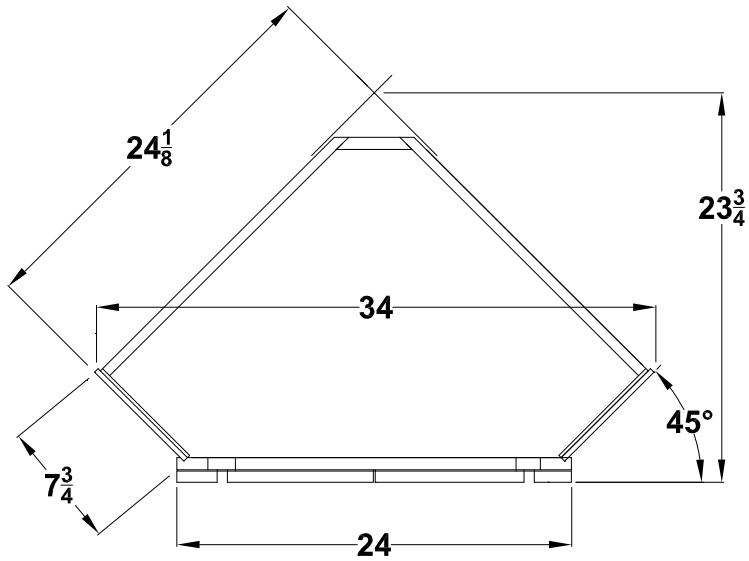

Corner Vanity Specifications

Overlay Collections

Estate, Fireside, Heirloom, Monterey and Nottingham

Face frames stiles are 1 1/2" and rails are 1 3/8" except where noted. Cabinet height is 33 1/2". All Dimensions are shown in inches rounded up or down to the nearest 1/8".