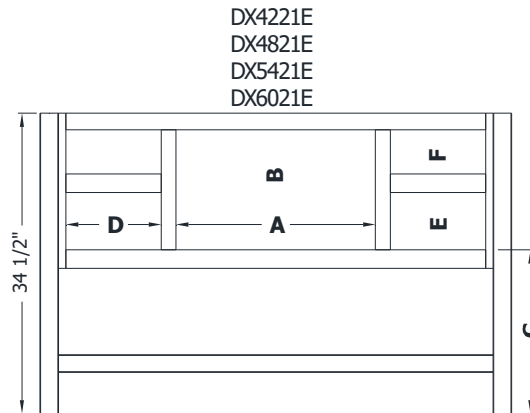

Table Vanity Dresser Specifications Ovation and Parkway

All Dimensions are shown in inches rounded up or down to the nearest 1/8".

DB2121L
DB2421-
DB2721-
DB3021-
DB3321-
DB3621-
DB4221-

DX1821N

DW2421-
DW2721-
DW3021-
DW3321-
DW3621-
DW4221-

Model #	A	B	C	D	E	F
DB2121-	13 5/8"	13 3/4"	18 3/4"	NA	NA	NA
DB2421-	17 1/8"	13 3/4"	18 3/4"	NA	NA	NA
DB2721-	20 1/8"	13 3/4"	18 3/4"	NA	NA	NA
DB3021-	23"	13 3/4"	18 3/4"	NA	NA	NA
DB3321-	26"	13 3/4"	18 3/4"	NA	NA	NA
DB3621-	28 1/4"	13 3/4"	18 3/4"	NA	NA	NA
DB4221-	35 1/4"	13 3/4"	18 3/4"	NA	NA	NA
DX1821N	NA	NA	NA	15 1/4"	6 5/8"	5 1/8"
DW2421-	17 1/8"	13 3/4"	18 3/4"	NA	6 5/8"	5 1/8"
DW2721-	20 1/8"	13 3/4"	18 3/4"	NA	6 5/8"	5 1/8"
DW3021-	23"	13 3/4"	18 3/4"	NA	6 5/8"	5 1/8"
DW3321-	26"	13 3/4"	18 3/4"	NA	6 5/8"	5 1/8"
DW3621-	28 1/4"	13 3/4"	18 3/4"	NA	6 5/8"	5 1/8"
DW4221-	35 1/4"	13 3/4"	18 3/4"	NA	6 5/8"	5 1/8"

These models are offered in 18" depth.

Table Vanity Dresser Specifications Ovation and Parkway

All Dimensions are shown in inches rounded up or down to the nearest 1/8".

Model #	A	B	C	D	E	F
DX4221E	16 1/4"	13 3/4"	18 3/4"	8"	6 5/8"	5 1/8"
DX4821E	20 1/4"	13 3/4"	18 3/4"	9 3/8"	6 5/8"	5 1/8"
DX5421E	23"	13 3/4"	18 3/4"	11"	6 5/8"	5 1/8"
DX6021E	25 3/8"	13 3/4"	18 3/4"	12 1/8"	6 5/8"	5 1/8"
DX6021M	20 1/4"	13 3/4"	18 3/4"	9 3/8"	6 5/8"	5 1/8"

These models are offered in 18" depth.