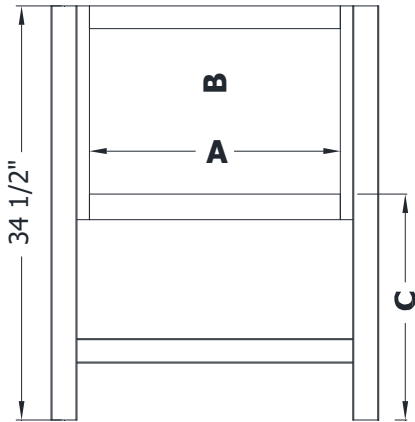

Table Vanity Dresser Specifications Ovation and Parkway

All Dimensions are shown in inches rounded up or down to the nearest 1/8".

DB2121L
DB2421-
DB2721-
DB3021-
DB3321-
DB3621-
DB4221-

DX1821N

DW2421-
DW2721-
DW3021-
DW3321-
DW3621-
DW4221-

Model #	A	B	C	D	E	F
DB2121-	13 5/8"	13 3/4"	18 3/4"	NA	NA	NA
DB2421-	17 1/8"	13 3/4"	18 3/4"	NA	NA	NA
DB2721-	20 1/8"	13 3/4"	18 3/4"	NA	NA	NA
DB3021-	23"	13 3/4"	18 3/4"	NA	NA	NA
DB3321-	26"	13 3/4"	18 3/4"	NA	NA	NA
DB3621-	28 1/4"	13 3/4"	18 3/4"	NA	NA	NA
DB4221-	35 1/4"	13 3/4"	18 3/4"	NA	NA	NA
DX1821N	NA	NA	NA	15 1/4"	6 5/8"	5 1/8"
DW2421-	17 1/8"	13 3/4"	18 3/4"	NA	6 5/8"	5 1/8"
DW2721-	20 1/8"	13 3/4"	18 3/4"	NA	6 5/8"	5 1/8"
DW3021-	23"	13 3/4"	18 3/4"	NA	6 5/8"	5 1/8"
DW3321-	26"	13 3/4"	18 3/4"	NA	6 5/8"	5 1/8"
DW3621-	28 1/4"	13 3/4"	18 3/4"	NA	6 5/8"	5 1/8"
DW4221-	35 1/4"	13 3/4"	18 3/4"	NA	6 5/8"	5 1/8"

These models are offered in 18" depth.

Table Vanity Dresser Specifications Ovation and Parkway

All Dimensions are shown in inches rounded up or down to the nearest 1/8".

Model #	A	B	C	D	E	F
DX4221E	16 1/4"	13 3/4"	18 3/4"	8"	6 5/8"	5 1/8"
DX4821E	20 1/4"	13 3/4"	18 3/4"	9 3/8"	6 5/8"	5 1/8"
DX5421E	23"	13 3/4"	18 3/4"	11"	6 5/8"	5 1/8"
DX6021E	25 3/8"	13 3/4"	18 3/4"	12 1/8"	6 5/8"	5 1/8"
DX6021M	20 1/4"	13 3/4"	18 3/4"	9 3/8"	6 5/8"	5 1/8"

These models are offered in 18" depth.