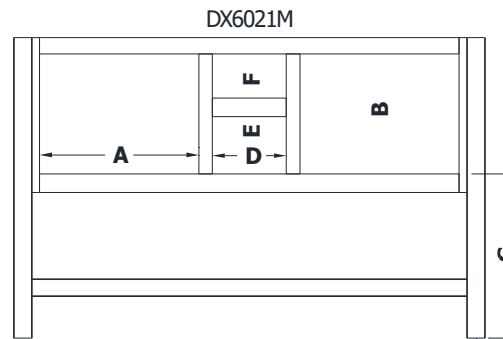

Table Vanity Dresser Specifications Ovation and Parkway

All Dimensions are shown in inches rounded up or down to the nearest 1/8".

DB2121L
DB2421-
DB2721-
DB3021-
DB3321-
DB3621-
DB4221-

DX1821N

DW2421-
DW2721-
DW3021-
DW3321-
DW3621-
DW4221-

Model #	A	B	C	D	E	F
DB2121-	13 5/8"	13 3/4"	18 3/4"	NA	NA	NA
DB2421-	17 1/8"	13 3/4"	18 3/4"	NA	NA	NA
DB2721-	20 1/8"	13 3/4"	18 3/4"	NA	NA	NA
DB3021-	23"	13 3/4"	18 3/4"	NA	NA	NA
DB3321-	26"	13 3/4"	18 3/4"	NA	NA	NA
DB3621-	28 1/4"	13 3/4"	18 3/4"	NA	NA	NA
DB4221-	35 1/4"	13 3/4"	18 3/4"	NA	NA	NA
DX1821N	NA	NA	NA	15 1/4"	6 5/8"	5 1/8"
DW2421-	17 1/8"	13 3/4"	18 3/4"	NA	6 5/8"	5 1/8"
DW2721-	20 1/8"	13 3/4"	18 3/4"	NA	6 5/8"	5 1/8"
DW3021-	23"	13 3/4"	18 3/4"	NA	6 5/8"	5 1/8"
DW3321-	26"	13 3/4"	18 3/4"	NA	6 5/8"	5 1/8"
DW3621-	28 1/4"	13 3/4"	18 3/4"	NA	6 5/8"	5 1/8"
DW4221-	35 1/4"	13 3/4"	18 3/4"	NA	6 5/8"	5 1/8"

These models are offered in 18" depth.

Table Vanity Dresser Specifications Ovation and Parkway

All Dimensions are shown in inches rounded up or down to the nearest 1/8".

Model #	A	B	C	D	E	F
DX4221E	16 1/4"	13 3/4"	18 3/4"	8"	6 5/8"	5 1/8"
DX4821E	20 1/4"	13 3/4"	18 3/4"	9 3/8"	6 5/8"	5 1/8"
DX5421E	23"	13 3/4"	18 3/4"	11"	6 5/8"	5 1/8"
DX6021E	25 3/8"	13 3/4"	18 3/4"	12 1/8"	6 5/8"	5 1/8"
DX6021M	20 1/4"	13 3/4"	18 3/4"	9 3/8"	6 5/8"	5 1/8"

These models are offered in 18" depth.