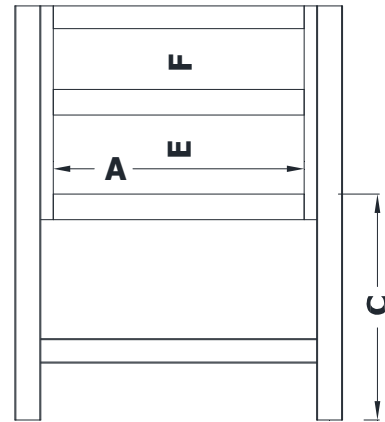

Table Vanity Dresser Specifications Ovation and Parkway

All Dimensions are shown in inches rounded up or down to the nearest 1/8".

DB2121L
DB2421-
DB2721-
DB3021-
DB3321-
DB3621-
DB4221-

DX1821N

DW2421-
DW2721-
DW3021-
DW3321-
DW3621-
DW4221-

Model #	A	B	C	D	E	F
DB2121-	13 5/8"	13 3/4"	18 3/4"	NA	NA	NA
DB2421-	17 1/8"	13 3/4"	18 3/4"	NA	NA	NA
DB2721-	20 1/8"	13 3/4"	18 3/4"	NA	NA	NA
DB3021-	23"	13 3/4"	18 3/4"	NA	NA	NA
DB3321-	26"	13 3/4"	18 3/4"	NA	NA	NA
DB3621-	28 1/4"	13 3/4"	18 3/4"	NA	NA	NA
DB4221-	35 1/4"	13 3/4"	18 3/4"	NA	NA	NA
DX1821N	NA	NA	NA	15 1/4"	6 5/8"	5 1/8"
DW2421-	17 1/8"	13 3/4"	18 3/4"	NA	6 5/8"	5 1/8"
DW2721-	20 1/8"	13 3/4"	18 3/4"	NA	6 5/8"	5 1/8"
DW3021-	23"	13 3/4"	18 3/4"	NA	6 5/8"	5 1/8"
DW3321-	26"	13 3/4"	18 3/4"	NA	6 5/8"	5 1/8"
DW3621-	28 1/4"	13 3/4"	18 3/4"	NA	6 5/8"	5 1/8"
DW4221-	35 1/4"	13 3/4"	18 3/4"	NA	6 5/8"	5 1/8"

These models are offered in 18" depth.

Table Vanity Dresser Specifications Ovation and Parkway

All Dimensions are shown in inches rounded up or down to the nearest 1/8".

Model #	A	B	C	D	E	F
DX4221E	16 1/4"	13 3/4"	18 3/4"	8"	6 5/8"	5 1/8"
DX4821E	20 1/4"	13 3/4"	18 3/4"	9 3/8"	6 5/8"	5 1/8"
DX5421E	23"	13 3/4"	18 3/4"	11"	6 5/8"	5 1/8"
DX6021E	25 3/8"	13 3/4"	18 3/4"	12 1/8"	6 5/8"	5 1/8"
DX6021M	20 1/4"	13 3/4"	18 3/4"	9 3/8"	6 5/8"	5 1/8"

These models are offered in 18" depth.