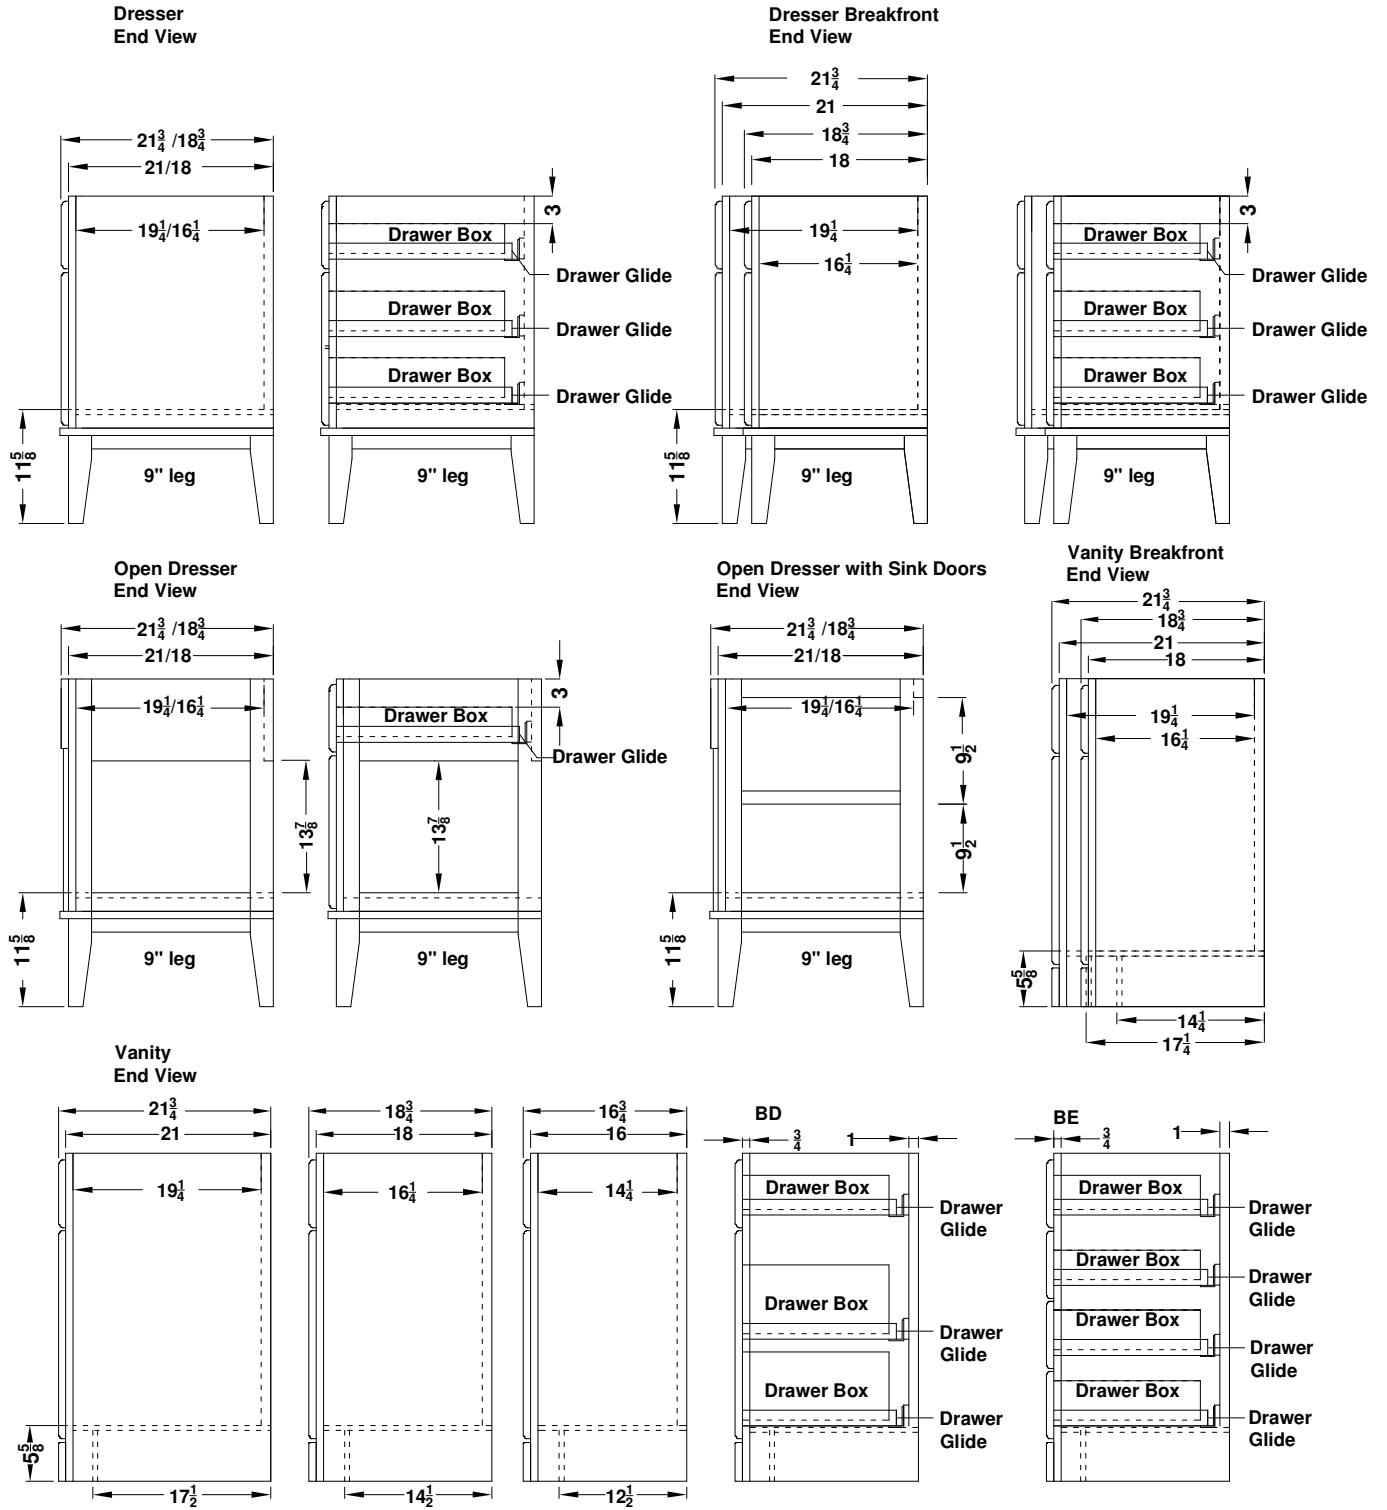

Cabinet End & Drawer Box Specifications

Overlay Collections

Ashford, Gentry, Lambiere and Valencia

Cabinet height is 33 1/2". All Dimensions are shown in inches rounded up or down to the nearest 1/8".

- Drawer box widths are approximately 3/8" narrower than the drawer opening.
- The inside dimensions are 1 1/4" less than outside dimensions.
- The 12" deep cabinet has a 9" long drawer box, the 15" deep cabinet has a 12" long drawer box, the 18" deep cabinet has a 15" long drawer box, the 21" cabinet has 18" long drawer box and the 24" cabinet has a 21" long drawer box.

Pipe Chase Drawer Box Specifications Overlay Collections

Ashford, Gentry, Lambiere and Valencia

Cabinet height is 33 1/2". All Dimensions are shown in inches rounded up or down to the nearest 1/8".

The drawer represents that middle drawer on three drawer cabinet models and the two middle drawers on four drawer cabinet models. I will also represent the bottom drawer on all Chest Drawer Vanities when that option is selected.

Model #	A	B	C	D	E	F		G	
						18"	21"	18"	21"
PD2421/18-	20 5/8"	7"	11 1/4"	7"	6 3/4"	15"	18"	2 3/4"	5 3/4"
PD3021/18-	26 5/8"	7"	11 1/4"	7"	9 3/4"	15"	18"	2 3/4"	5 3/4"
PD3621/18-	32 1/2"	7"	11 1/4"	7"	12 3/4"	15"	18"	2 3/4"	5 3/4"
PD4221/18-	38 5/8"	7"	11 1/4"	7"	15 3/4"	15"	18"	2 3/4"	5 3/4"
PD4821/18-	NA	NA	NA	NA	NA	15"	18"	NA	NA
PE2421/18-	20 5/8"	7"	11 1/4"	7"	6 3/4"	15"	18"	2 3/4"	5 3/4"
PE3021/18-	26 5/8"	7"	11 1/4"	7"	9 3/4"	15"	18"	2 3/4"	5 3/4"
PE3621/18-	32 1/2"	7"	11 1/4"	7"	12 3/4"	15"	18"	2 3/4"	5 3/4"
PE4221/18-	38 5/8"	7"	11 1/4"	7"	15 3/4"	15"	18"	2 3/4"	5 3/4"
PE4821/18-	NA	NA	NA	NA	NA	15"	18"	NA	NA