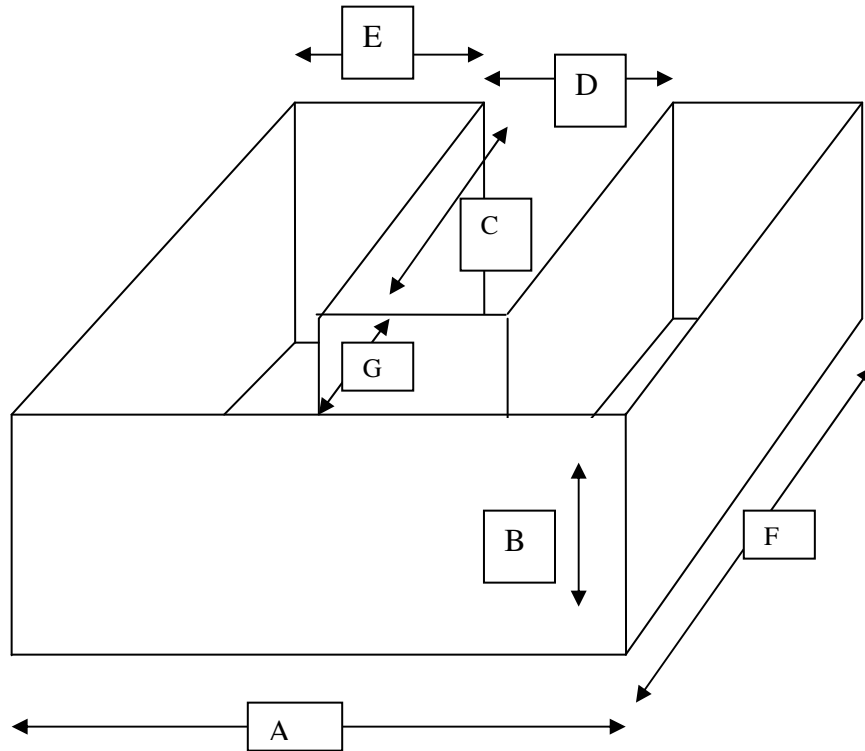

Cabinet End & Drawer Box Specifications

Overlay Collections

Ashford, Gentry, Lambiere and Valencia

Cabinet height is 33 1/2". All Dimensions are shown in inches rounded up or down to the nearest 1/8".

- Drawer box widths are approximately 3/8" narrower than the drawer opening.
- The inside dimensions are 1 1/4" less than outside dimensions.
- The 12" deep cabinet has a 9" long drawer box, the 15" deep cabinet has a 12" long drawer box, the 18" deep cabinet has a 15" long drawer box, the 21" cabinet has 18" long drawer box and the 24" cabinet has a 21" long drawer box.

Pipe Chase Drawer Box Specifications Overlay Collections

Ashford, Gentry, Lambiere and Valencia

Cabinet height is 33 1/2". All Dimensions are shown in inches rounded up or down to the nearest 1/8".

The drawer represents that middle drawer on three drawer cabinet models and the two middle drawers on four drawer cabinet models. I will also represent the bottom drawer on all Chest Drawer Vanities when that option is selected.

Model #	A	B	C	D	E	F		G	
						18"	21"	18"	21"
PD2421/18-	20 5/8"	7"	11 1/4"	7"	6 3/4"	15"	18"	2 3/4"	5 3/4"
PD3021/18-	26 5/8"	7"	11 1/4"	7"	9 3/4"	15"	18"	2 3/4"	5 3/4"
PD3621/18-	32 1/2"	7"	11 1/4"	7"	12 3/4"	15"	18"	2 3/4"	5 3/4"
PD4221/18-	38 5/8"	7"	11 1/4"	7"	15 3/4"	15"	18"	2 3/4"	5 3/4"
PD4821/18-	NA	NA	NA	NA	NA	15"	18"	NA	NA
PE2421/18-	20 5/8"	7"	11 1/4"	7"	6 3/4"	15"	18"	2 3/4"	5 3/4"
PE3021/18-	26 5/8"	7"	11 1/4"	7"	9 3/4"	15"	18"	2 3/4"	5 3/4"
PE3621/18-	32 1/2"	7"	11 1/4"	7"	12 3/4"	15"	18"	2 3/4"	5 3/4"
PE4221/18-	38 5/8"	7"	11 1/4"	7"	15 3/4"	15"	18"	2 3/4"	5 3/4"
PE4821/18-	NA	NA	NA	NA	NA	15"	18"	NA	NA