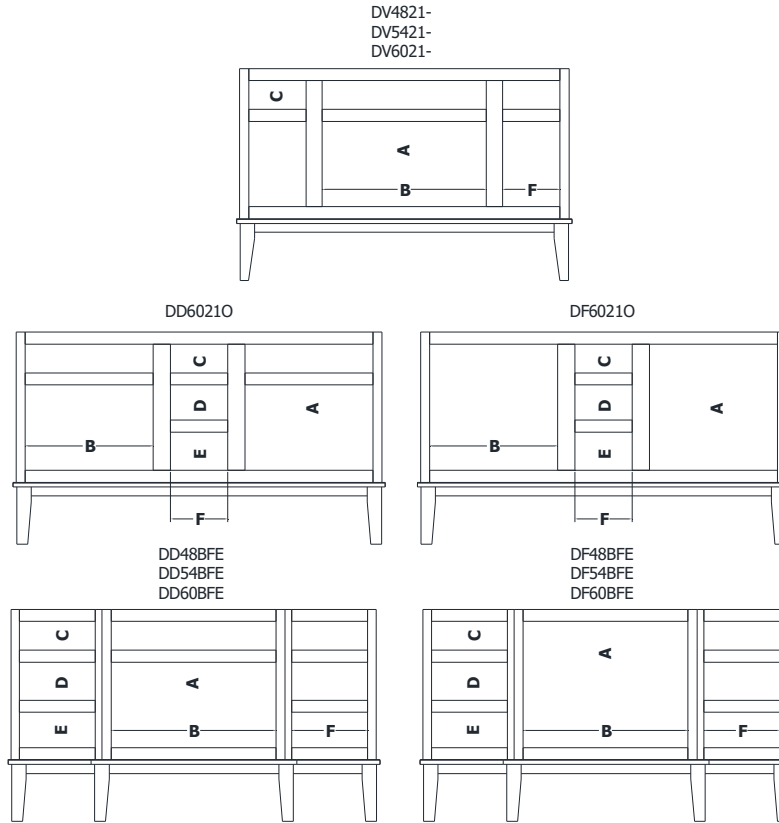

Dresser Specifications-Overlay Collections

Overlay Collections

Ashford, Gentry, Lambiere and Valencia

Face frames stiles are 1 1/2" and rails are 1 7/8" and 2 1/8". Cabinet height is 33 1/2". The sill adds 1" to the width of the cabinet All Dimensions are shown in inches rounded up or down to the nearest 1/8".

Model#	A	B	C	D	E	F
DF2121P-	20"	18"	NA	NA	NA	NA
DF2421-	20"	21"	NA	NA	NA	NA
DF2721-	20"	24 1/4"	NA	NA	NA	NA
DF3021-	20"	27"	NA	NA	NA	NA
DF3621-	20"	33 1/4"	NA	NA	NA	NA
DV2121P-	13 1/2"	18"	4 5/8"	NA	NA	NA
DV2421-	13 1/2"	21"	4 5/8"	NA	NA	NA
DV2721-	13 1/2"	24 1/4"	4 5/8"	NA	NA	NA
DV3021-	13 1/2"	27"	4 5/8"	NA	NA	NA
DV3621-	13 1/2"	33 1/4"	4 5/8"	NA	NA	NA
DV3621E	13 1/2"	33 1/4"	4 5/8"	NA	NA	6 7/8"
DV4221E	13 1/2"	39"	4 5/8"	NA	NA	9 3/8"
DF4221E	20"	15 1/2"	4 5/8"	5 5/8"	5 3/4"	8"
DF4821E	20"	20 7/8"	4 5/8"	5 5/8"	5 3/4"	11"
DF5421E	20"	26 7/8"	4 5/8"	5 5/8"	5 3/4"	13 5/8"
DF6021E	20"	27 1/8"	4 5/8"	5 5/8"	5 3/4"	17 1/8"
DD4221E	13 1/2"	15 1/2"	4 5/8"	5 5/8"	5 3/4"	8"
DD4821E	13 1/2"	20 7/8"	4 5/8"	5 5/8"	5 3/4"	11"
DD5421E	13 1/2"	26 7/8"	4 5/8"	5 5/8"	5 3/4"	13 5/8"
DD6021E	13 1/2"	27 1/8"	4 5/8"	5 5/8"	5 3/4"	17 1/8"

All these models are available in 18" depth.

Dresser Specifications-Overlay Collections

Ashford, Gentry, Lambiere and Valencia

Face frames stiles are 1 1/2" and rails are 1 7/8" and 2 1/8". Cabinet height is 33 1/2". The sill adds 1" to the width of the cabinet. All Dimensions are shown in inches rounded up or down to the nearest 1/8".

All these models are available in 18" depth.