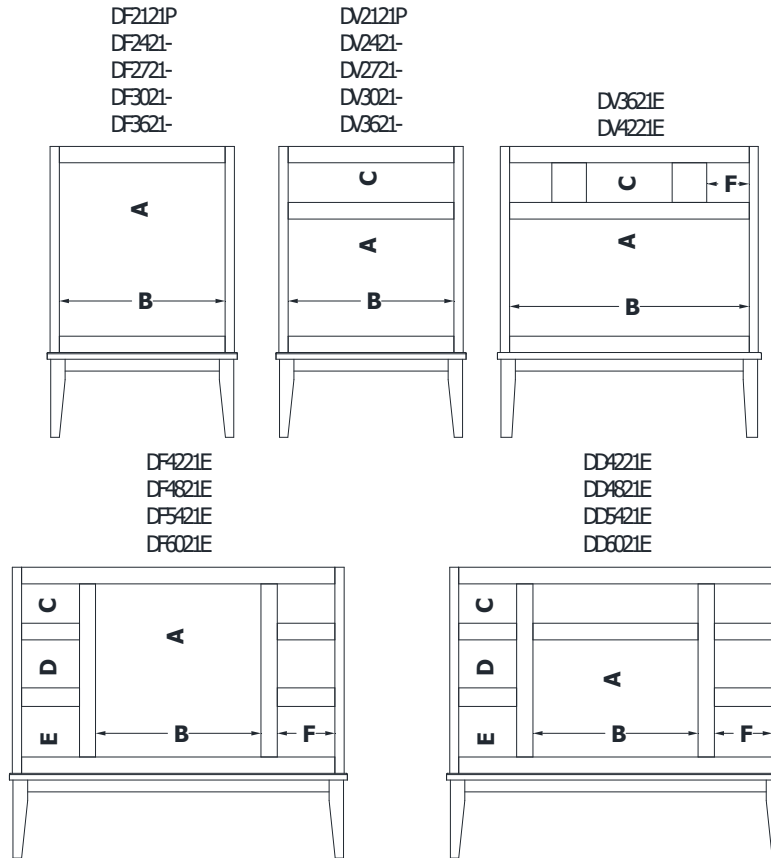

Dresser Specifications-Overlay Collections

Overlay Collections

Ashford, Gentry, Lambiere and Valencia

Face frames stiles are 1 1/2" and rails are 1 7/8" and 2 1/8". Cabinet height is 33 1/2". The sill adds 1" to the width of the cabinet All Dimensions are shown in inches rounded up or down to the nearest 1/8".

Model#	A	B	C	D	E	F
DF2121P-	20"	18"	NA	NA	NA	NA
DF2421-	20"	21"	NA	NA	NA	NA
DF2721-	20"	24 1/4"	NA	NA	NA	NA
DF3021-	20"	27"	NA	NA	NA	NA
DF3621-	20"	33 1/4"	NA	NA	NA	NA
DV2121P-	13 1/2"	18"	4 5/8"	NA	NA	NA
DV2421-	13 1/2"	21"	4 5/8"	NA	NA	NA
DV2721-	13 1/2"	24 1/4"	4 5/8"	NA	NA	NA
DV3021-	13 1/2"	27"	4 5/8"	NA	NA	NA
DV3621-	13 1/2"	33 1/4"	4 5/8"	NA	NA	NA
DV3621E	13 1/2"	33 1/4"	4 5/8"	NA	NA	6 7/8"
DV4221E	13 1/2"	39"	4 5/8"	NA	NA	9 3/8"
DF4221E	20"	15 1/2"	4 5/8"	5 5/8"	5 3/4"	8"
DF4821E	20"	20 7/8"	4 5/8"	5 5/8"	5 3/4"	11"
DF5421E	20"	26 7/8"	4 5/8"	5 5/8"	5 3/4"	13 5/8"
DF6021E	20"	27 1/8"	4 5/8"	5 5/8"	5 3/4"	17 1/8"
DD4221E	13 1/2"	15 1/2"	4 5/8"	5 5/8"	5 3/4"	8"
DD4821E	13 1/2"	20 7/8"	4 5/8"	5 5/8"	5 3/4"	11"
DD5421E	13 1/2"	26 7/8"	4 5/8"	5 5/8"	5 3/4"	13 5/8"
DD6021E	13 1/2"	27 1/8"	4 5/8"	5 5/8"	5 3/4"	17 1/8"

All these models are available in 18" depth.

Dresser Specifications-Overlay Collections

Ashford, Gentry, Lambiere and Valencia

Face frames stiles are 1 1/2" and rails are 1 7/8" and 2 1/8". Cabinet height is 33 1/2". The sill adds 1" to the width of the cabinet. All Dimensions are shown in inches rounded up or down to the nearest 1/8".

All these models are available in 18" depth.