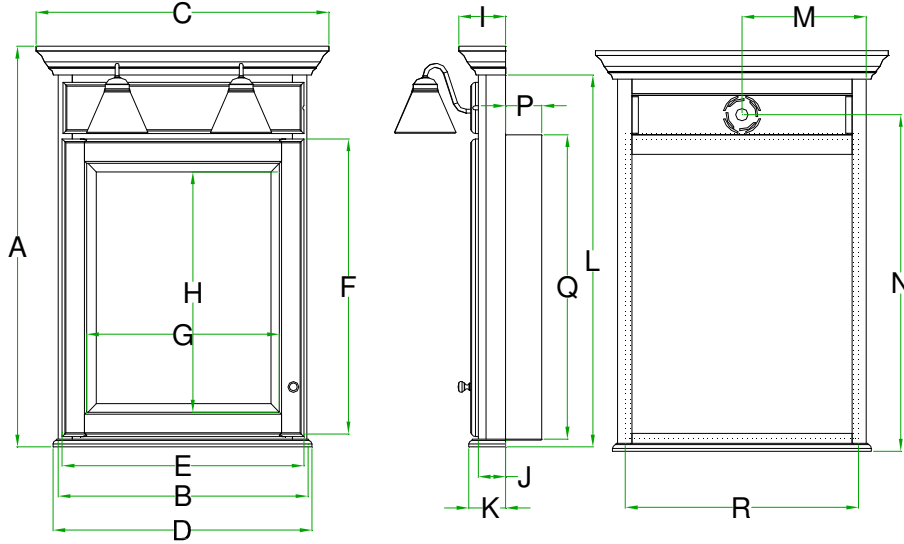

Semi-Recessed Mirrored Cabinet with Lights

Specifications

Overlay Collections

Ashford, Gentry, Lambiere and Valencia

One Door Cabinets with Lights

	Cabinet		Crown	Sill	Door		Mirror		Crown	Cab	Sill	Cab	Electric		Recessed		
	Height A	Width B	Width C	Width D	Width E	Height F	Height G	Width H	Depth I	Depth J	Depth K	Height L	Width M	Height N	Depth P	Height Q	Width R
BM24RLL	38 3/4	24	27 7/8	25	23 1/4	28 3/4	24	18 5/8	4 1/2	2 5/8	3 1/2	36	12	32 1/2	3 3/8	28 3/8	22 1/4
BM24RLR	38 3/4	24	27 7/8	25	23 1/4	28 3/4	24	18 5/8	4 1/2	2 5/8	3 1/2	36	12	32 1/2	3 3/8	28 3/8	22 1/4

Two Door Cabinets with Lights

	Cabinet		Crown	Sill	Door		Mirror		Crown	Cab	Sill	Cab	Electric		Recessed		
	Height A	Width B	Width C	Width D	Width E	Height F	Height G	Width H	Depth I	Depth J	Depth K	Height L	Width M	Height N	Depth P	Height Q	Width R
BM30RL-	38 3/4	30	33	30	14 1/2	28 3/4	24 3/4	12 1/2	4 1/2	2 5/8	3 1/2	35 7/8	15	32 1/2	3 3/8	28 3/8	28 3/8

Semi-Recessed Mirrored Cabinet with Lights

Specifications Overlay Collections

Ashford, Gentry, Lambiere and Valencia

	Cabinet		Crown	Sill	Door		Mirror		Crown	Cab	Sill	Cab	Electric		Storage	Center Mirror	
	Height A	Width B	Width C	Width D	Width E	Height F	Height G	Width H	Depth I	Depth J	Depth K	Height L	Width M	Height N	Width O	Width P	Height Q
BM36RL-	38 3/4	36	39 7/8	37	10 1/2	28 3/4	24 3/4	6 1/2	4 1/2	2 5/8	3 1/2	35 1/8	18	32 1/2	8 1/2	15 3/4	29 3/8
BM42RL-	38 3/4	42	45 7/8	43	13 1/8	28 3/4	24 3/4	9 1/8	4 1/2	2 5/8	3 1/2	35 1/8	21	32 1/2	11 5/8	15 3/4	29 3/8
BM48RL-	38 3/4	48	51 7/8	49	13 1/8	28 3/4	24 3/4	9 1/8	4 1/2	2 5/8	3 1/2	35 1/8	24	32 1/2	11 5/8	21 5/8	29 3/8
	Recessed																
	Depth R	Height S	Width T														
BM36RL-	3 3/8	28 3/8	9 7/8														
BM42RL-	3 3/8	28 3/8	13 5/8														
BM48RL-	3 3/8	28 3/8	16														