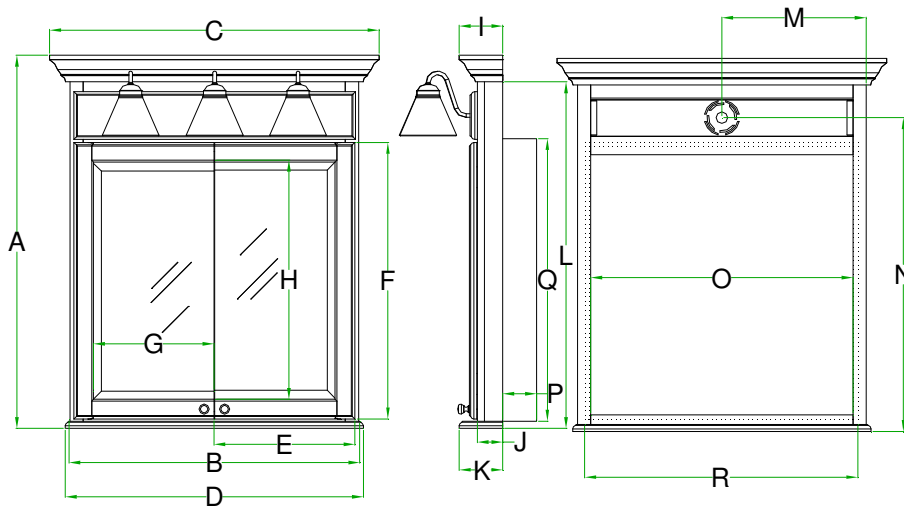

Semi-Recessed Mirrored Cabinet with Lights

Specifications

Overlay Collections

Ashford, Gentry, Lambiere and Valencia

One Door Cabinets with Lights

	Cabinet		Crown	Sill	Door		Mirror		Crown	Cab	Sill	Cab	Electric		Recessed		
	Height A	Width B	Width C	Width D	Width E	Height F	Height G	Width H	Depth I	Depth J	Depth K	Height L	Width M	Height N	Depth P	Height Q	Width R
BM24RLL	38 3/4	24	27 7/8	25	23 1/4	28 3/4	24	18 5/8	4 1/2	2 5/8	3 1/2	36	12	32 1/2	3 3/8	28 3/8	22 1/4
BM24RLR	38 3/4	24	27 7/8	25	23 1/4	28 3/4	24	18 5/8	4 1/2	2 5/8	3 1/2	36	12	32 1/2	3 3/8	28 3/8	22 1/4

Two Door Cabinets with Lights

	Cabinet		Crown	Sill	Door		Mirror		Crown	Cab	Sill	Cab	Electric		Recessed		
	Height A	Width B	Width C	Width D	Width E	Height F	Height G	Width H	Depth I	Depth J	Depth K	Height L	Width M	Height N	Depth P	Height Q	Width R
BM30RL-	38 3/4	30	33	30	14 1/2	28 3/4	24 3/4	12 1/2	4 1/2	2 5/8	3 1/2	35 7/8	15	32 1/2	3 3/8	28 3/8	28 3/8

Semi-Recessed Mirrored Cabinet with Lights

Specifications Overlay Collections

Ashford, Gentry, Lambiere and Valencia

	Cabinet		Crown	Sill	Door		Mirror		Crown	Cab	Sill	Cab	Electric		Storage	Center Mirror	
	Height A	Width B	Width C	Width D	Width E	Height F	Height G	Width H	Depth I	Depth J	Depth K	Height L	Width M	Height N	Width O	Width P	Height Q
BM36RL-	38 3/4	36	39 7/8	37	10 1/2	28 3/4	24 3/4	6 1/2	4 1/2	2 5/8	3 1/2	35 1/8	18	32 1/2	8 1/2	15 3/4	29 3/8
BM42RL-	38 3/4	42	45 7/8	43	13 1/8	28 3/4	24 3/4	9 1/8	4 1/2	2 5/8	3 1/2	35 1/8	21	32 1/2	11 5/8	15 3/4	29 3/8
BM48RL-	38 3/4	48	51 7/8	49	13 1/8	28 3/4	24 3/4	9 1/8	4 1/2	2 5/8	3 1/2	35 1/8	24	32 1/2	11 5/8	21 5/8	29 3/8
	Recessed																
	Depth R	Height S	Width T														
BM36RL-	3 3/8	28 3/8	9 7/8														
BM42RL-	3 3/8	28 3/8	13 5/8														
BM48RL-	3 3/8	28 3/8	16														