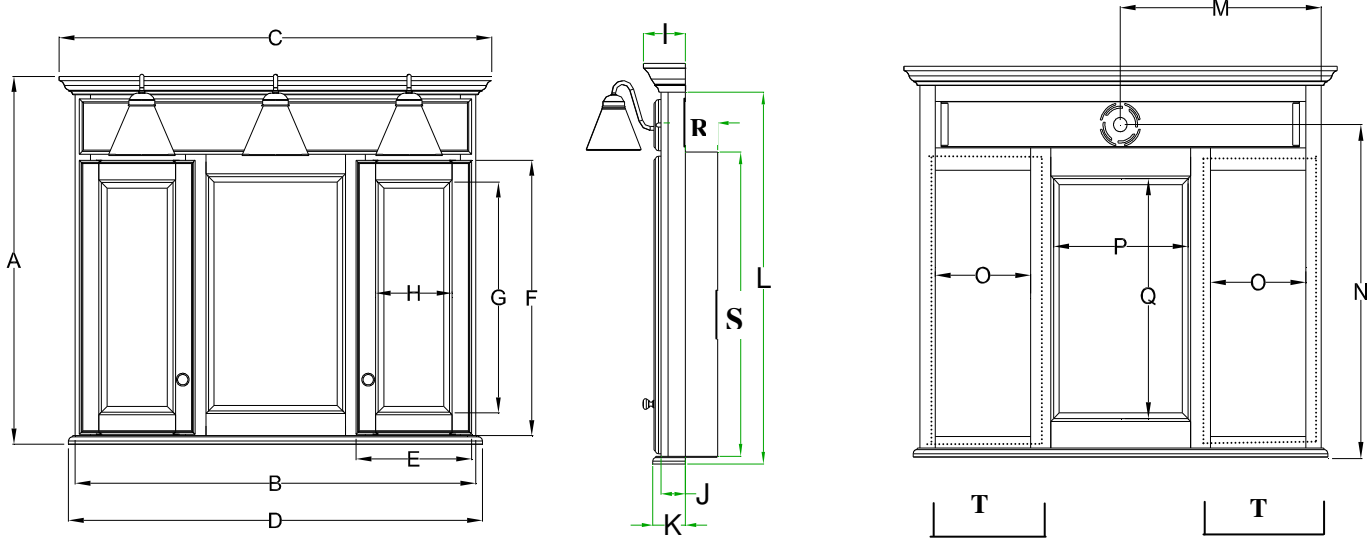

Semi-Recessed Mirrored Cabinet with Lights

Specifications

Overlay Collections

Ashford, Gentry, Lambiere and Valencia

One Door Cabinets with Lights

	Cabinet		Crown	Sill	Door		Mirror		Crown	Cab	Sill	Cab	Electric		Recessed		
	Height A	Width B	Width C	Width D	Width E	Height F	Height G	Width H	Depth I	Depth J	Depth K	Height L	Width M	Height N	Depth P	Height Q	Width R
BM24RLL	38 3/4	24	27 7/8	25	23 1/4	28 3/4	24	18 5/8	4 1/2	2 5/8	3 1/2	36	12	32 1/2	3 3/8	28 3/8	22 1/4
BM24RLR	38 3/4	24	27 7/8	25	23 1/4	28 3/4	24	18 5/8	4 1/2	2 5/8	3 1/2	36	12	32 1/2	3 3/8	28 3/8	22 1/4

Two Door Cabinets with Lights

	Cabinet		Crown	Sill	Door		Mirror		Crown	Cab	Sill	Cab	Electric		Recessed		
	Height A	Width B	Width C	Width D	Width E	Height F	Height G	Width H	Depth I	Depth J	Depth K	Height L	Width M	Height N	Depth P	Height Q	Width R
BM30RL-	38 3/4	30	33	30	14 1/2	28 3/4	24 3/4	12 1/2	4 1/2	2 5/8	3 1/2	35 7/8	15	32 1/2	3 3/8	28 3/8	28 3/8

Semi-Recessed Mirrored Cabinet with Lights

Specifications Overlay Collections

Ashford, Gentry, Lambiere and Valencia

	Cabinet		Crown	Sill	Door		Mirror		Crown	Cab	Sill	Cab	Electric		Storage	Center Mirror	
	Height A	Width B	Width C	Width D	Width E	Height F	Height G	Width H	Depth I	Depth J	Depth K	Height L	Width M	Height N	Width O	Width P	Height Q
BM36RL-	38 3/4	36	39 7/8	37	10 1/2	28 3/4	24 3/4	6 1/2	4 1/2	2 5/8	3 1/2	35 1/8	18	32 1/2	8 1/2	15 3/4	29 3/8
BM42RL-	38 3/4	42	45 7/8	43	13 1/8	28 3/4	24 3/4	9 1/8	4 1/2	2 5/8	3 1/2	35 1/8	21	32 1/2	11 5/8	15 3/4	29 3/8
BM48RL-	38 3/4	48	51 7/8	49	13 1/8	28 3/4	24 3/4	9 1/8	4 1/2	2 5/8	3 1/2	35 1/8	24	32 1/2	11 5/8	21 5/8	29 3/8
	Recessed																
	Depth R	Height S	Width T														
BM36RL-	3 3/8	28 3/8	9 7/8														
BM42RL-	3 3/8	28 3/8	13 5/8														
BM48RL-	3 3/8	28 3/8	16														