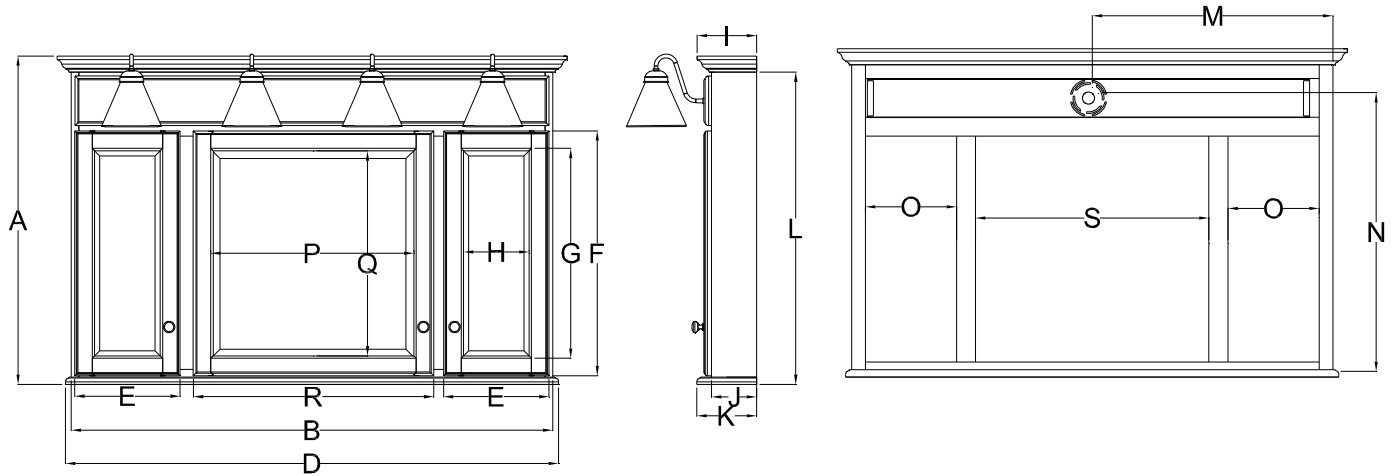

Mirrored Cabinet with Lights Specifications

Overlay Collections

Ashford, Gentry, Lambiere and Valencia

One Door Cabinets

	Cabinet		Crown		Sill		Door		Mirror		Crown	Cab	Sill	Cab	Electric	
	Height A	Width B	Width C	Width D	Width E	Height F	Height G	Width H	Depth I	Depth J	Depth K	Height L	Width M	Height N		
BM18PLL/R	38 3/4	18	21 15/16	19	17 1/4	28 3/4	24 3/4	13 5/8	6 3/8	4 1/2	5 1/2	35 7/8	9	32 1/2		
BM24PLL/R	38 3/4	24	27 7/8	25	23 1/4	28 3/4	24 3/4	19 5/8	6 3/8	4 1/2	5 1/2	35 7/8	12	32 1/2		
BM24PB-	38 3/4	24	27 7/8	25	23 1/4	28 3/4	24 3/4	19 5/8	8	6	6 1/2	35 7/8	12	32 1/2		

Note: The 30" cabinet will have 3 light globes.

Mirrored Cabinet with Lights Specifications

Overlay Collections

Ashford, Gentry, Lambiere and Valencia

Two Door Cabinets

	Cabinet		Crown		Sill		Door		Mirror		Crown		Cab		Sill		Cab		Electric		Storage		Center Mirror	
	Height A	Width B	Width C	Width D	Width E	Height F	Height G	Width H	Depth I	Depth J	Depth K	Height L	Width M	Height N	Width O	Width P	Height Q	Width O	Width P	Height Q	Width O	Width P	Height Q	
BM36PL-	38 3/4	36	39 7/8	37	10 1/2	28 3/4	24 3/4	6 1/2	6 3/8	4 1/2	5 1/2	35 7/8	18	32 1/2	8 1/2	15 3/4	29 3/8							
BM42PL-	38 3/4	42	45 7/8	43	13 1/8	28 3/4	24 3/4	9 1/8	6 3/8	4 1/2	5 1/2	35 7/8	21	32 1/2	11 5/8	15 3/4	29 3/8							
BM48PL-	38 3/4	48	51 7/8	49	13 1/8	28 3/4	24 3/4	9 1/8	6 3/8	4 1/2	5 1/2	35 7/8	24	32 1/2	11 5/8	21 5/8	29 3/8							

Note: The 48" cabinet will have 4 light globes.

Three Door Cabinets

	Cabinet		Crown		Sill		Door		Mirror		Crown		Cab		Sill		Cab		Electric		Storage		Center Mirror		DOOR		Storage	
	Height A	Width B	Width C	Width D	Width E	Height F	Height G	Width H	Depth I	Depth J	Depth K	Height L	Width M	Height N	Width O	Width P	Height Q	Width O	Width P	Height Q	Width O	Width P	Height Q	Width R	Width S	Width R	Width S	
BM48PLL/R	38 3/4	48	51 7/8	49	10 1/2	28 3/4	24 3/4	6 1/2	6 3/8	4 1/2	5 1/2	38 3/4	24	32 1/2	9 3/4	19 3/8	24	24	24	24	24	24	24	24	24	25 1/8		