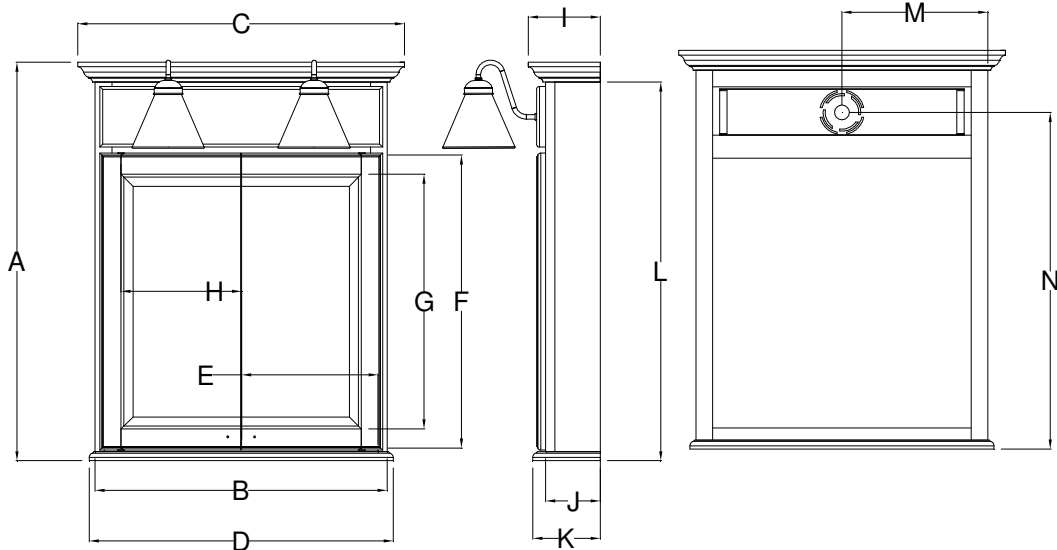

Mirrored Cabinet with Lights Specifications

Overlay Collections

Ashford, Gentry, Lambiere and Valencia

One Door Cabinets

	Cabinet		Crown		Sill		Door		Mirror		Crown	Cab	Sill	Cab	Electric	
	Height A	Width B	Width C	Width D	Width E	Height F	Height G	Width H	Depth I	Depth J	Depth K	Height L	Width M	Height N		
BM18PLL/R	38 3/4	18	21 15/16	19	17 1/4	28 3/4	24 3/4	13 5/8	6 3/8	4 1/2	5 1/2	35 7/8	9	32 1/2		
BM24PLL/R	38 3/4	24	27 7/8	25	23 1/4	28 3/4	24 3/4	19 5/8	6 3/8	4 1/2	5 1/2	35 7/8	12	32 1/2		
BM24PB-	38 3/4	24	27 7/8	25	23 1/4	28 3/4	24 3/4	19 5/8	8	6	6 1/2	35 7/8	12	32 1/2		

Two Door Cabinets

	Cabinet		Crown	Sill	Door		Mirror		Crown	Cab	Sill	Cab	Electric	
	Height A	Width B	Width C	Width D	Width E	Height F	Height G	Width H	Depth I	Depth J	Depth K	Height L	Width M	Height N
BM24PL-	38 3/4	24	27 7/8	25	11 1/2	28 3/4	24 3/4	9 5/8	6 3/8	4 1/2	5 1/2	35 7/8	12	32 1/2
BM30PL-	38 3/4	30	33 7/8	30	14 1/2	28 3/4	24 3/4	12 5/8	6 3/8	4 1/2	5 1/2	35 7/8	15	32 1/2
BM30PB-	38 3/4	30	33 7/8	30	14 1/2	28 3/4	24 3/4	12 5/8	8	6	6 1/2	35 7/8	15	32 1/2

Note: The 30" cabinet will have 3 light globes.

Mirrored Cabinet with Lights Specifications

Overlay Collections

Ashford, Gentry, Lambiere and Valencia

Two Door Cabinets

	Cabinet		Crown		Sill		Door		Mirror		Crown		Cab		Sill		Cab		Electric		Storage		Center Mirror	
	Height A	Width B	Width C	Width D	Width E	Height F	Height G	Width H	Depth I	Depth J	Depth K	Height L	Width M	Height N	Width O	Width P	Height Q	Width O	Width P	Height Q	Width O	Width P	Height Q	
BM36PL-	38 3/4	36	39 7/8	37	10 1/2	28 3/4	24 3/4	6 1/2	6 3/8	4 1/2	5 1/2	35 7/8	18	32 1/2	8 1/2	15 3/4	29 3/8							
BM42PL-	38 3/4	42	45 7/8	43	13 1/8	28 3/4	24 3/4	9 1/8	6 3/8	4 1/2	5 1/2	35 7/8	21	32 1/2	11 5/8	15 3/4	29 3/8							
BM48PL-	38 3/4	48	51 7/8	49	13 1/8	28 3/4	24 3/4	9 1/8	6 3/8	4 1/2	5 1/2	35 7/8	24	32 1/2	11 5/8	21 5/8	29 3/8							