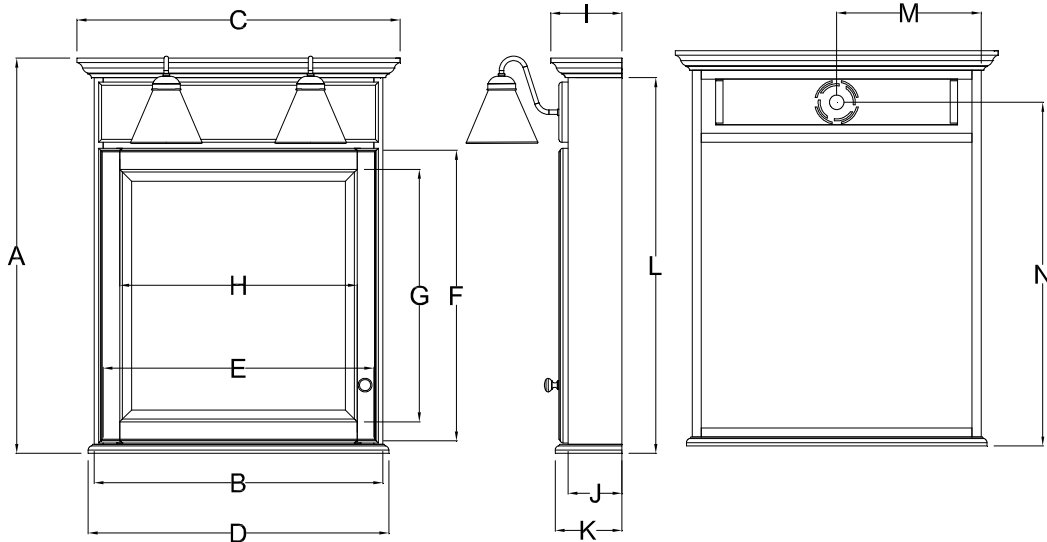

Mirrored Cabinet with Lights Specifications

Overlay Collections

Ashford, Gentry, Lambiere and Valencia

One Door Cabinets

	Cabinet		Crown		Sill		Door		Mirror		Crown	Cab	Sill	Cab	Electric	
	Height A	Width B	Width C	Width D	Width E	Height F	Height G	Width H	Depth I	Depth J	Depth K	Height L	Width M	Height N		
BM18PLL/R	38 3/4	18	21 15/16	19	17 1/4	28 3/4	24 3/4	13 5/8	6 3/8	4 1/2	5 1/2	35 7/8	9	32 1/2		
BM24PLL/R	38 3/4	24	27 7/8	25	23 1/4	28 3/4	24 3/4	19 5/8	6 3/8	4 1/2	5 1/2	35 7/8	12	32 1/2		
BM24PB-	38 3/4	24	27 7/8	25	23 1/4	28 3/4	24 3/4	19 5/8	8	6	6 1/2	35 7/8	12	32 1/2		

Two Door Cabinets

	Cabinet		Crown	Sill	Door		Mirror		Crown	Cab	Sill	Cab	Electric	
	Height A	Width B	Width C	Width D	Width E	Height F	Height G	Width H	Depth I	Depth J	Depth K	Height L	Width M	Height N
BM24PL-	38 3/4	24	27 7/8	25	11 1/2	28 3/4	24 3/4	9 5/8	6 3/8	4 1/2	5 1/2	35 7/8	12	32 1/2
BM30PL-	38 3/4	30	33 7/8	30	14 1/2	28 3/4	24 3/4	12 5/8	6 3/8	4 1/2	5 1/2	35 7/8	15	32 1/2
BM30PB-	38 3/4	30	33 7/8	30	14 1/2	28 3/4	24 3/4	12 5/8	8	6	6 1/2	35 7/8	15	32 1/2

Note: The 30" cabinet will have 3 light globes.

Mirrored Cabinet with Lights Specifications

Overlay Collections

Ashford, Gentry, Lambiere and Valencia

Two Door Cabinets

	Cabinet		Crown		Sill		Door		Mirror		Crown		Cab		Sill		Cab		Electric		Storage		Center Mirror	
	Height A	Width B	Width C	Width D	Width E	Height F	Height G	Width H	Depth I	Depth J	Depth K	Height L	Width M	Height N	Width O	Width P	Height Q	Width O	Width P	Height Q	Width O	Width P	Height Q	
BM36PL-	38 3/4	36	39 7/8	37	10 1/2	28 3/4	24 3/4	6 1/2	6 3/8	4 1/2	5 1/2	35 7/8	18	32 1/2	8 1/2	15 3/4	29 3/8							
BM42PL-	38 3/4	42	45 7/8	43	13 1/8	28 3/4	24 3/4	9 1/8	6 3/8	4 1/2	5 1/2	35 7/8	21	32 1/2	11 5/8	15 3/4	29 3/8							
BM48PL-	38 3/4	48	51 7/8	49	13 1/8	28 3/4	24 3/4	9 1/8	6 3/8	4 1/2	5 1/2	35 7/8	24	32 1/2	11 5/8	21 5/8	29 3/8							