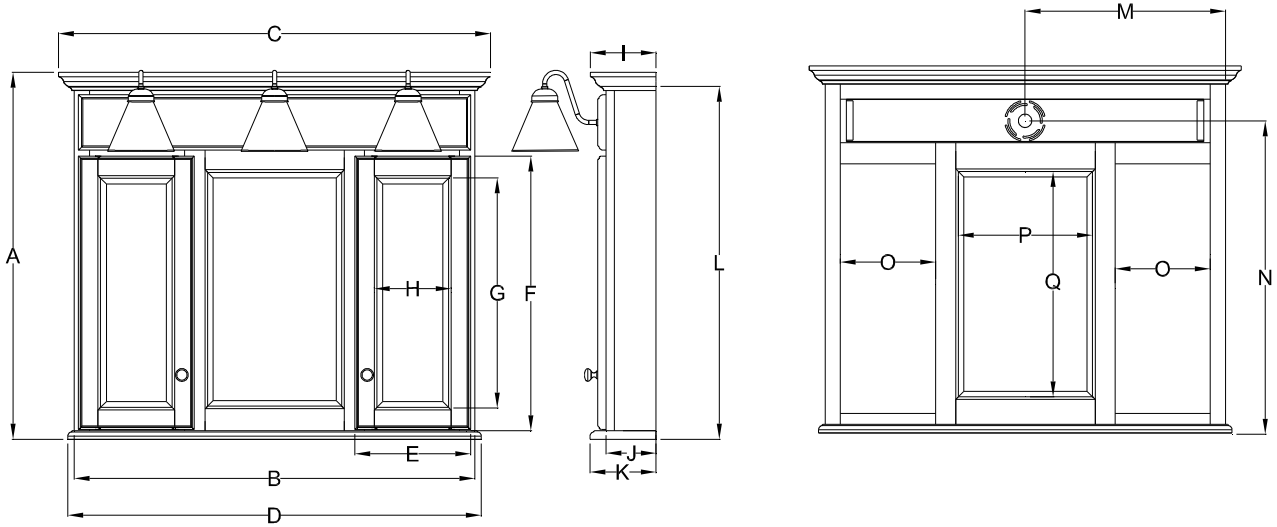

Mirrored Cabinet with Lights Specifications

Overlay Collections

Ashford, Gentry, Lambiere and Valencia

One Door Cabinets

	Cabinet		Crown		Sill		Door		Mirror		Crown	Cab	Sill	Cab	Electric	
	Height A	Width B	Width C	Width D	Width E	Height F	Height G	Width H	Depth I	Depth J	Depth K	Height L	Width M	Height N		
BM18PLL/R	38 3/4	18	21 15/16	19	17 1/4	28 3/4	24 3/4	13 5/8	6 3/8	4 1/2	5 1/2	35 7/8	9	32 1/2		
BM24PLL/R	38 3/4	24	27 7/8	25	23 1/4	28 3/4	24 3/4	19 5/8	6 3/8	4 1/2	5 1/2	35 7/8	12	32 1/2		
BM24PB-	38 3/4	24	27 7/8	25	23 1/4	28 3/4	24 3/4	19 5/8	8	6	6 1/2	35 7/8	12	32 1/2		

Note: The 30" cabinet will have 3 light globes.

Mirrored Cabinet with Lights Specifications

Overlay Collections

Ashford, Gentry, Lambiere and Valencia

Two Door Cabinets

	Cabinet		Crown		Sill		Door		Mirror		Crown		Cab		Sill		Cab		Electric		Storage		Center Mirror	
	Height A	Width B	Width C	Width D	Width E	Height F	Height G	Width H	Depth I	Depth J	Depth K	Height L	Width M	Height N	Width O	Width P	Height Q	Width O	Width P	Height Q	Width O	Width P	Height Q	
BM36PL-	38 3/4	36	39 7/8	37	10 1/2	28 3/4	24 3/4	6 1/2	6 3/8	4 1/2	5 1/2	35 7/8	18	32 1/2	8 1/2	15 3/4	29 3/8							
BM42PL-	38 3/4	42	45 7/8	43	13 1/8	28 3/4	24 3/4	9 1/8	6 3/8	4 1/2	5 1/2	35 7/8	21	32 1/2	11 5/8	15 3/4	29 3/8							
BM48PL-	38 3/4	48	51 7/8	49	13 1/8	28 3/4	24 3/4	9 1/8	6 3/8	4 1/2	5 1/2	35 7/8	24	32 1/2	11 5/8	21 5/8	29 3/8							

Note: The 48" cabinet will have 4 light globes.

Three Door Cabinets

	Cabinet		Crown		Sill		Door		Mirror		Crown		Cab		Sill		Cab		Electric		Storage		Center Mirror		DOOR		Storage	
	Height A	Width B	Width C	Width D	Width E	Height F	Height G	Width H	Depth I	Depth J	Depth K	Height L	Width M	Height N	Width O	Width P	Height Q	Width O	Width P	Height Q	Width O	Width P	Height Q	Width R	Width S	Width R	Width S	
BM48PLL/R	38 3/4	48	51 7/8	49	10 1/2	28 3/4	24 3/4	6 1/2	6 3/8	4 1/2	5 1/2	38 3/4	24	32 1/2	9 3/4	19 3/8	24	24	24	24	24	24	24	24	24	25 1/8		