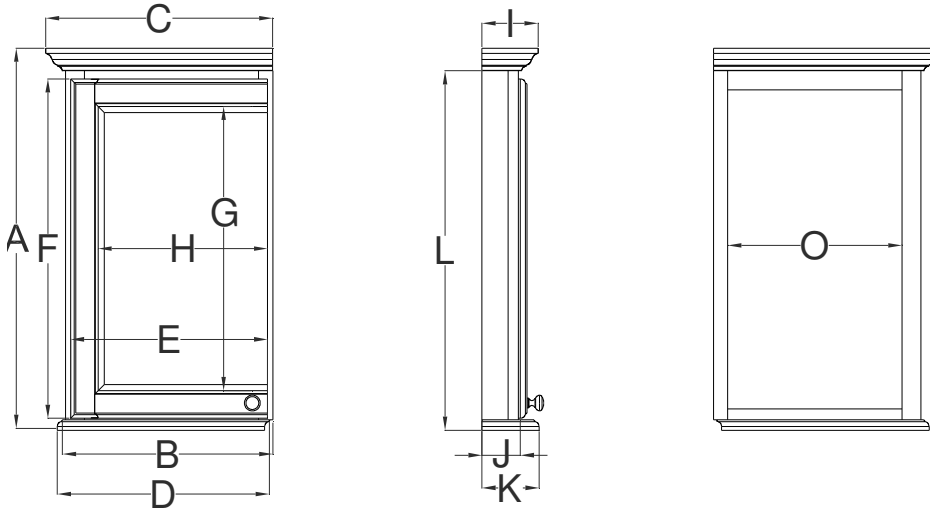

Breakfront Mirrored Cabinet Specifications

Overlay Collections

Ashford, Gentry, Lambiere and Valencia

	Cabinet		Crown		SILL		Door		Mirror		Crown	Cab	Sill	Cab	Electric		Storage
	Height A	Width B	Width C	Width D	Width E	Height F	Height G	Width H	Depth I	Depth J	Depth K	Height L	Width M	Height N	Width O		
BM12PLL	33 3/8	12	14	12 5/8	11 1/2	28 3/4	24 3/4	9 1/2	4 1/2	2 5/8	3 1/2	30 5/8	NA	NA	9 1/2		
BM12PRR	33 3/8	12	14	12 5/8	11 1/2	28 3/4	24 3/4	9 1/2	4 1/2	2 5/8	3 1/2	30 5/8	NA	NA	9 1/2		
BM15PLL	33 3/8	15	17	15 1/2	14 1/4	28 3/4	24 3/4	12 1/4	4 1/2	2 5/8	3 1/2	30 5/8	NA	NA	12 1/2		
BM15PRR	33 3/8	15	17	15 1/2	14 1/4	28 3/4	24 3/4	12 1/4	4 1/2	2 5/8	3 1/2	30 5/8	NA	NA	12 1/2