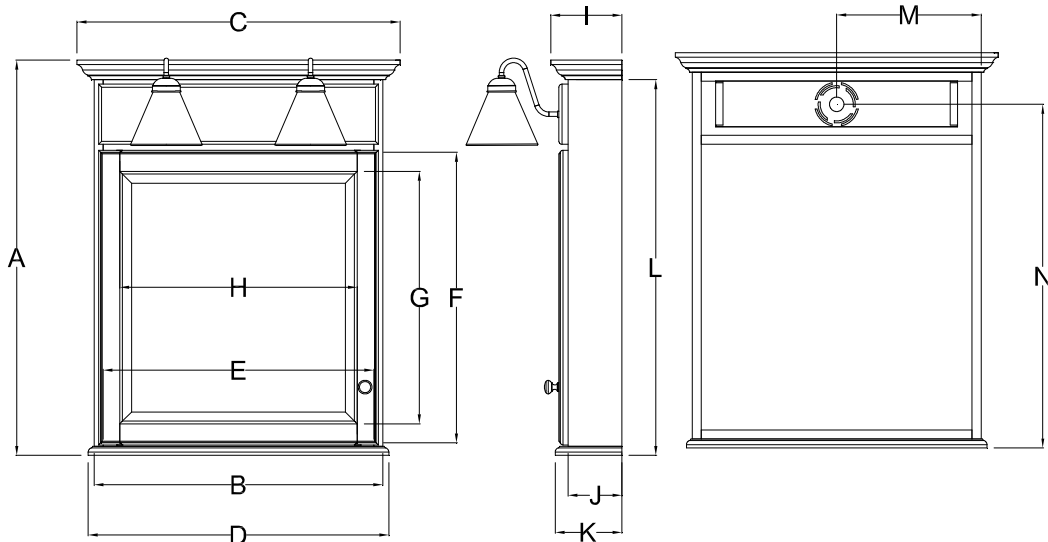

## One Door Cabinets

	Cabinet		Crown	Sill	Door		Mirror		Crown	Cab	Sill	Cab	Electric	
	Height A	Width B	Width C	Width D	Width E	Height F	Height G	Width H	Depth I	Depth J	Depth K	Height L	Width M	Height N
BM24PB-	38 3/4	24	27 7/8	25	23 1/4	28 3/4	24 3/4	19 5/8	8	6	6 1/2	35 7/8	12	32 1/2

## Two Door Cabinets

	Cabinet		Crown	Sill	Door		Mirror		Crown	Cab	Sill	Cab	Electric	
	Height A	Width B	Width C	Width D	Width E	Height F	Height G	Width H	Depth I	Depth J	Depth K	Height L	Width M	Height N
BM30PB-	38 3/4	30	33 7/8	30	14 1/2	28 3/4	24 3/4	12 5/8	8	6	6 1/2	35 7/8	15	32 1/2

**Note:** The 30" cabinet will have 3 light globes.

## Overlay Collections

Ashford, Gentry, Lambiere and Valencia

	Cabinet		Crown		SILL		Door		Mirror		Crown	Cab	Sill	Cab	Electric		Storage
	Height A	Width B	Width C	Width D	Width E	Height F	Height G	Width H	Depth I	Depth J	Depth K	Height L	Width M	Height N	Width O		
BM12PLL	33 3/8	12	14	12 5/8	11 1/2	28 3/4	24 3/4	9 1/2	4 1/2	2 5/8	3 1/2	30 5/8	NA	NA	9 1/2		
BM12PRR	33 3/8	12	14	12 5/8	11 1/2	28 3/4	24 3/4	9 1/2	4 1/2	2 5/8	3 1/2	30 5/8	NA	NA	9 1/2		
BM15PLL	33 3/8	15	17	15 1/2	14 1/4	28 3/4	24 3/4	12 1/4	4 1/2	2 5/8	3 1/2	30 5/8	NA	NA	12 1/2		
BM15PRR	33 3/8	15	17	15 1/2	14 1/4	28 3/4	24 3/4	12 1/4	4 1/2	2 5/8	3 1/2	30 5/8	NA	NA	12 1/2		