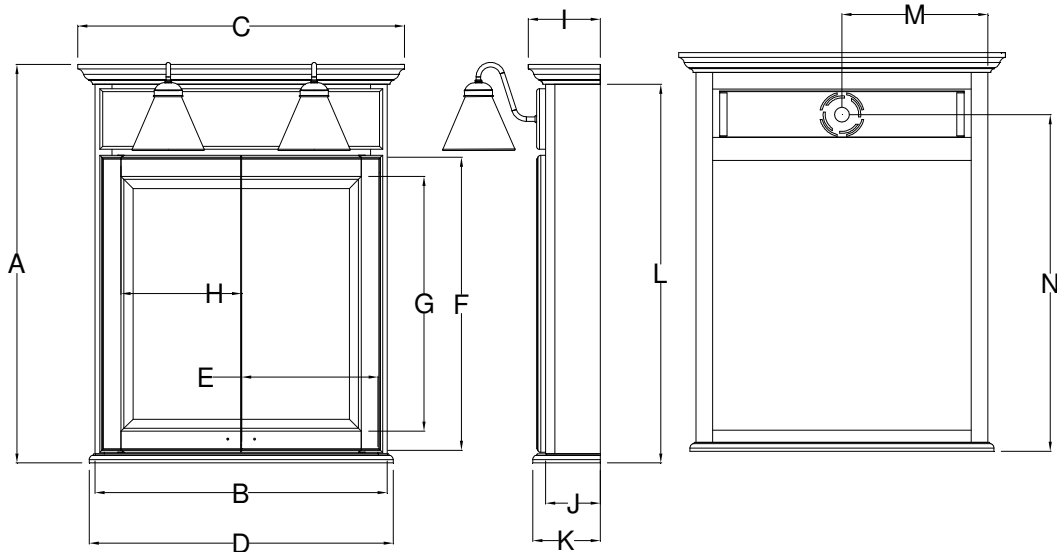

## One Door Cabinets

	Cabinet		Crown	Sill	Door		Mirror		Crown	Cab	Sill	Cab	Electric	
	Height A	Width B	Width C	Width D	Width E	Height F	Height G	Width H	Depth I	Depth J	Depth K	Height L	Width M	Height N
BM24PB-	38 3/4	24	27 7/8	25	23 1/4	28 3/4	24 3/4	19 5/8	8	6	6 1/2	35 7/8	12	32 1/2

## Two Door Cabinets

	Cabinet		Crown	Sill	Door		Mirror		Crown	Cab	Sill	Cab	Electric	
	Height A	Width B	Width C	Width D	Width E	Height F	Height G	Width H	Depth I	Depth J	Depth K	Height L	Width M	Height N
BM30PB-	38 3/4	30	33 7/8	30	14 1/2	28 3/4	24 3/4	12 5/8	8	6	6 1/2	35 7/8	15	32 1/2

**Note:** The 30" cabinet will have 3 light globes.

## Overlay Collections

Ashford, Gentry, Lambiere and Valencia

	Cabinet		Crown		SILL		Door		Mirror		Crown	Cab	Sill	Cab	Electric		Storage
	Height A	Width B	Width C	Width D	Width E	Height F	Height G	Width H	Depth I	Depth J	Depth K	Height L	Width M	Height N	Width O		
BM12PLL	33 3/8	12	14	12 5/8	11 1/2	28 3/4	24 3/4	9 1/2	4 1/2	2 5/8	3 1/2	30 5/8	NA	NA	9 1/2		
BM12PRR	33 3/8	12	14	12 5/8	11 1/2	28 3/4	24 3/4	9 1/2	4 1/2	2 5/8	3 1/2	30 5/8	NA	NA	9 1/2		
BM15PLL	33 3/8	15	17	15 1/2	14 1/4	28 3/4	24 3/4	12 1/4	4 1/2	2 5/8	3 1/2	30 5/8	NA	NA	12 1/2		
BM15PRR	33 3/8	15	17	15 1/2	14 1/4	28 3/4	24 3/4	12 1/4	4 1/2	2 5/8	3 1/2	30 5/8	NA	NA	12 1/2		