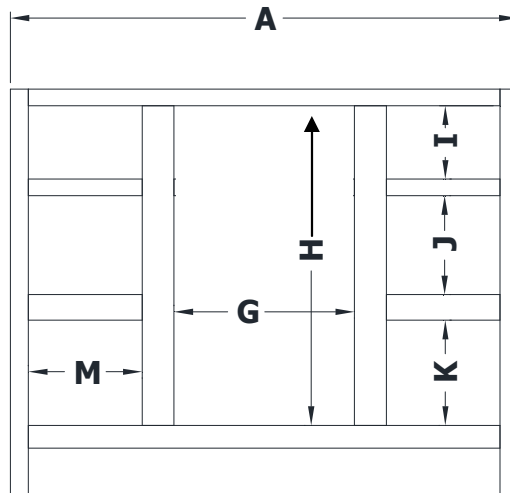

# VANITY SPECIFICATIONS

## Premier Overlay Collections

Ashford, Gentry, Lambiere, Valencia, Yorkshire and Zephyr

3D drawing shows hinged left. For hinged right, replace the "E" in position 7 of the model number with a "G".

Cabinet height is 33 1/2". All dimensions are shown in inches rounded up or down to the nearest 1/8". Available in 18" deep, depth does not include doors and drawer fronts which add 3/4".

Model	A	B	C	D	E	F	G	H	I	J	K	M
BK4221E	42"	21 3/4"	21"	19 1/4"	5 3/4"	17 1/2"	15 1/4"	26 7/16"	6 1/8"	8 1/4"	8 3/4"	9 3/8"
BK4521E	45"	21 3/4"	21"	19 1/4"	5 3/4"	17 1/2"	12 1/2"	26 7/16"	6 1/8"	8 1/4"	8 3/4"	12 1/2"