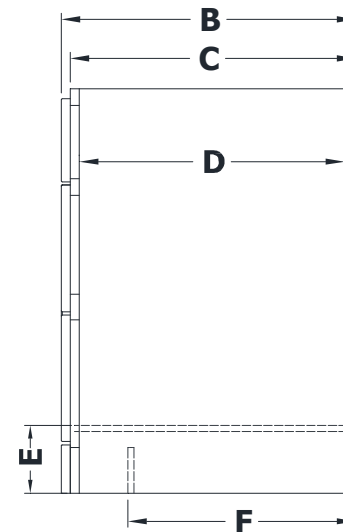

# VANITY SPECIFICATIONS

## Premier Overlay Collections

Ashford, Gentry, Lambiere, Valencia, Yorkshire and Zephyr

3D drawing shows hinged left. For hinged right, replace the "E" in position 7 of the model number with a "G".

Cabinet height is 33 1/2". All dimensions are shown in inches rounded up or down to the nearest 1/8". Available in 18" deep, depth does not include doors and drawer fronts which add 3/4".

Model	A	B	C	D	E	F	G	H	I	J	K	M
BK4221E	42"	21 3/4"	21"	19 1/4"	5 3/4"	17 1/2"	15 1/4"	26 7/16"	6 1/8"	8 1/4"	8 3/4"	9 3/8"
BK4521E	45"	21 3/4"	21"	19 1/4"	5 3/4"	17 1/2"	12 1/2"	26 7/16"	6 1/8"	8 1/4"	8 3/4"	12 1/2"