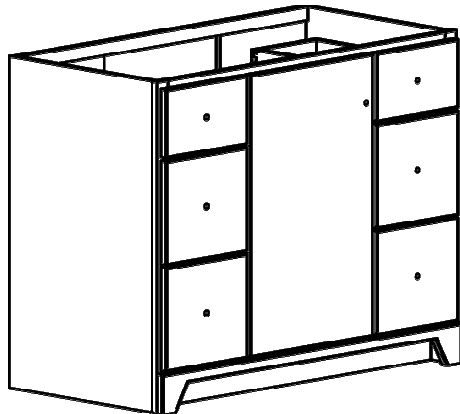

# VANITY SPECIFICATIONS

## Premier Overlay Collections

Ashford, Gentry, Lambiere, Valencia, Yorkshire and Zephyr

3D drawing shows hinged left. For hinged right, replace the "E" in position 7 of the model number with a "G".

Cabinet height is 33 1/2". All dimensions are shown in inches rounded up or down to the nearest 1/8". Available in 18" deep, depth does not include doors and drawer fronts which add 3/4".